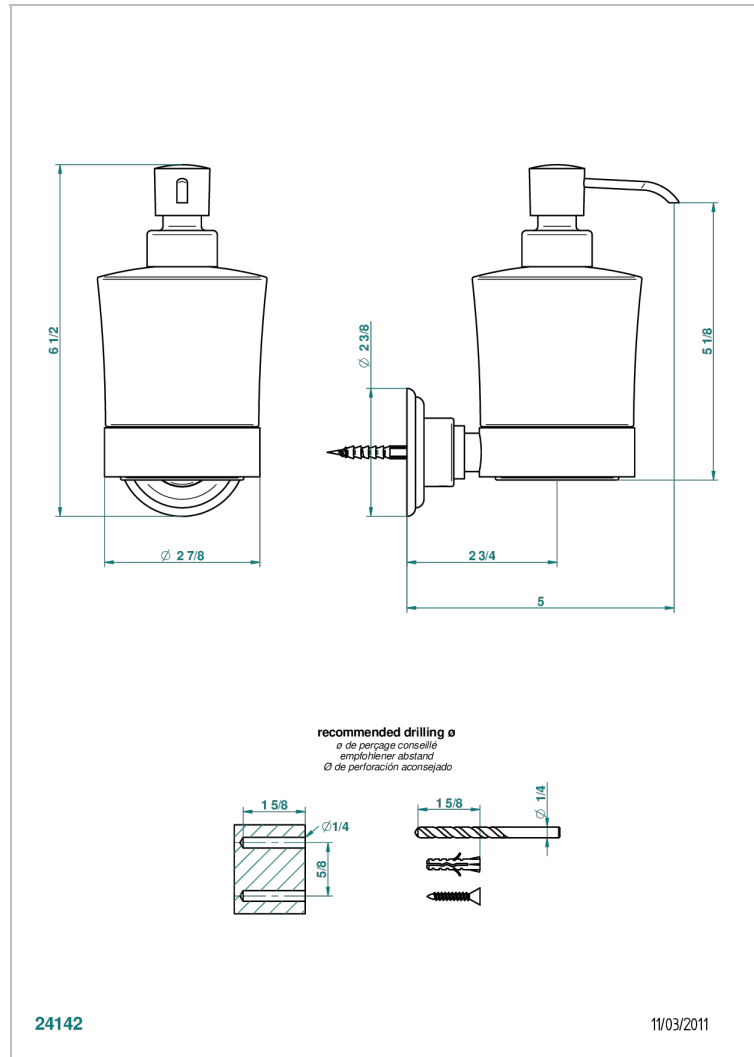

PETALE DE CRISTAL - BLUE CRYSTAL

U6B-613

wall liquid soap dispenser

THG[®]
PARIS

24142

11/03/2011

CHARACTERISTIC

- Pétale de Cristal - Blue crystal
- wall liquid soap dispenser