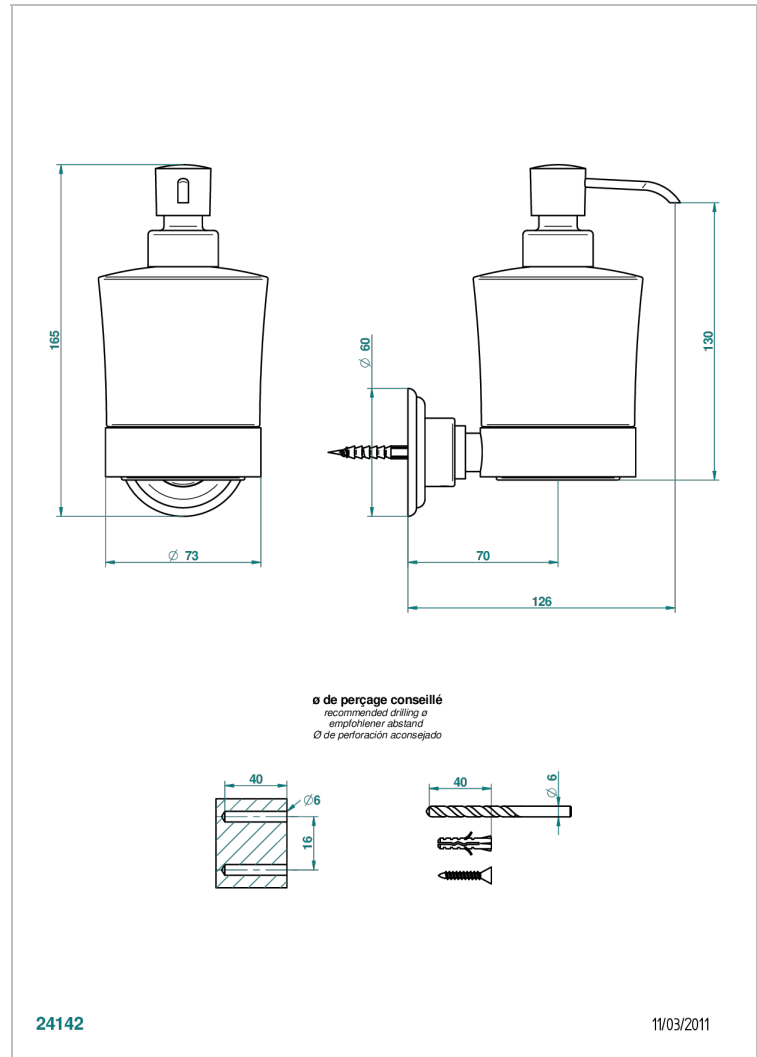

PETALE DE CRISTAL - CLEAR CRYSTAL

U6A-613

wall liquid soap dispenser

THG[®]
PARIS

24142

11/03/2011

CHARACTERISTIC

- Pétale de Cristal - Clear crystal
- wall liquid soap dispenser