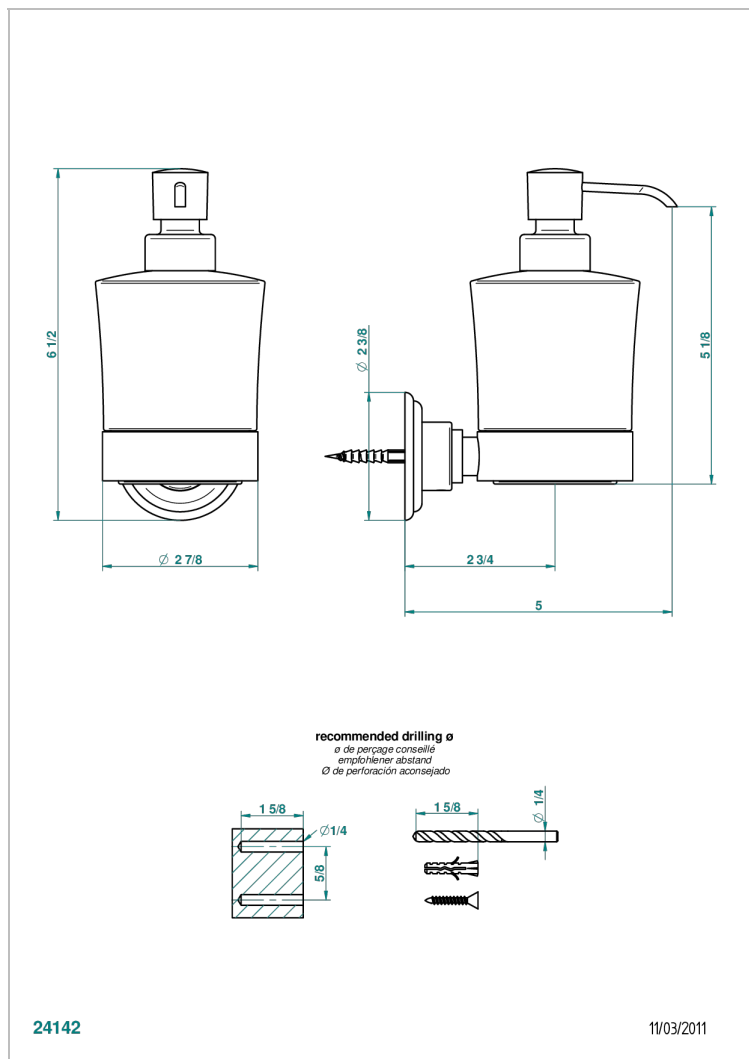

PETALE DE CRISTAL - CLEAR CRYSTAL

U6A-613

wall liquid soap dispenser

THG[®]
PARIS

24142

11/03/2011

CHARACTERISTIC

- Pétale de Cristal - Clear crystal
- wall liquid soap dispenser