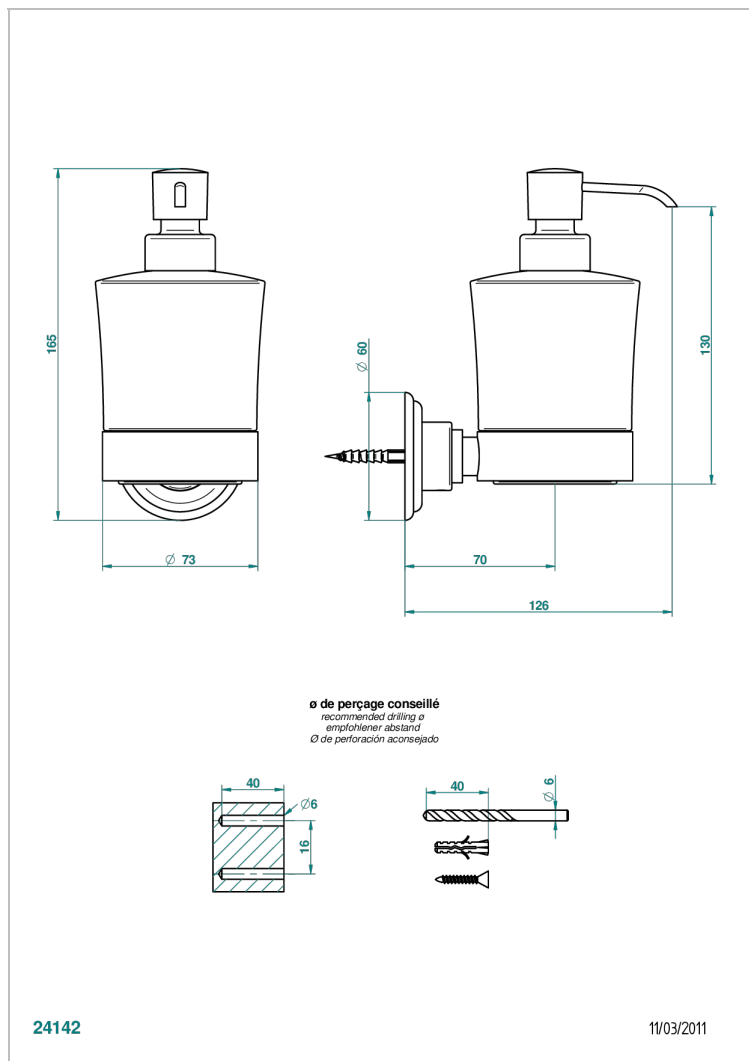

PETALE DE CRISTAL - CLEAR CRYSTAL

U6A-613

Wall mounted liquid soap dispenser

THG[®]
PARIS

24142

11/03/2011

CHARACTERISTIC

- Pétale de Cristal - Clear crystal
- Wall mounted liquid soap dispenser