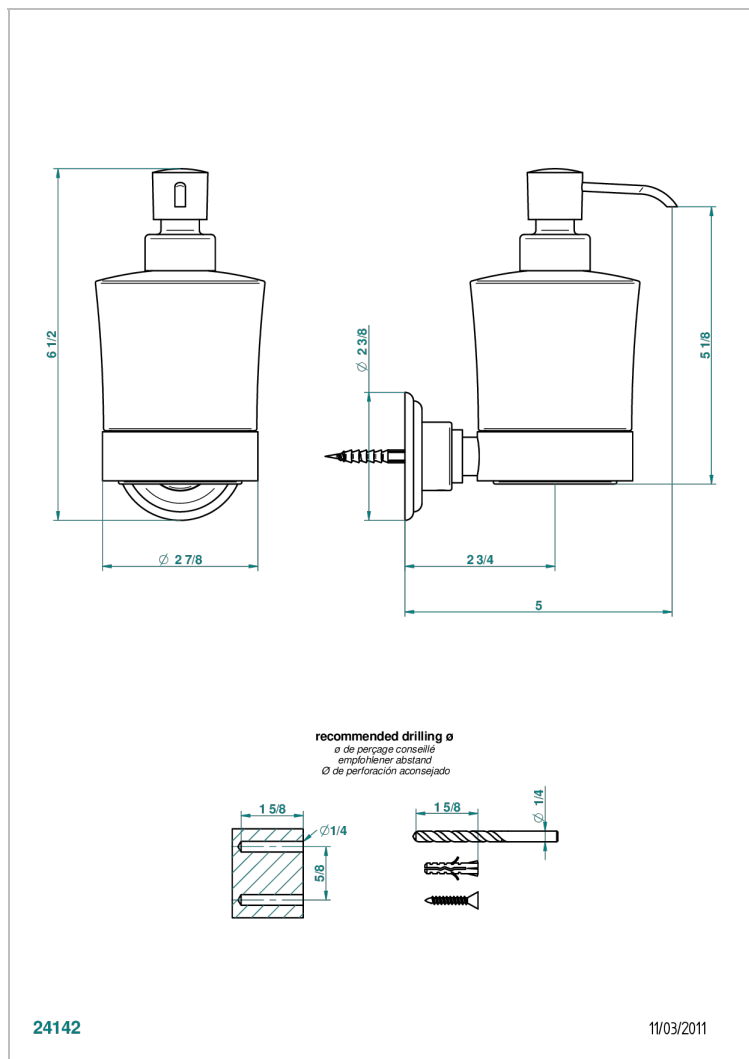

# PETALE DE CRISTAL - CLEAR CRYSTAL

U6A-613

Wall mounted liquid soap dispenser

24142

11/03/2011

## CHARACTERISTIC

- Pétale de Cristal - Clear crystal
- Wall mounted liquid soap dispenser