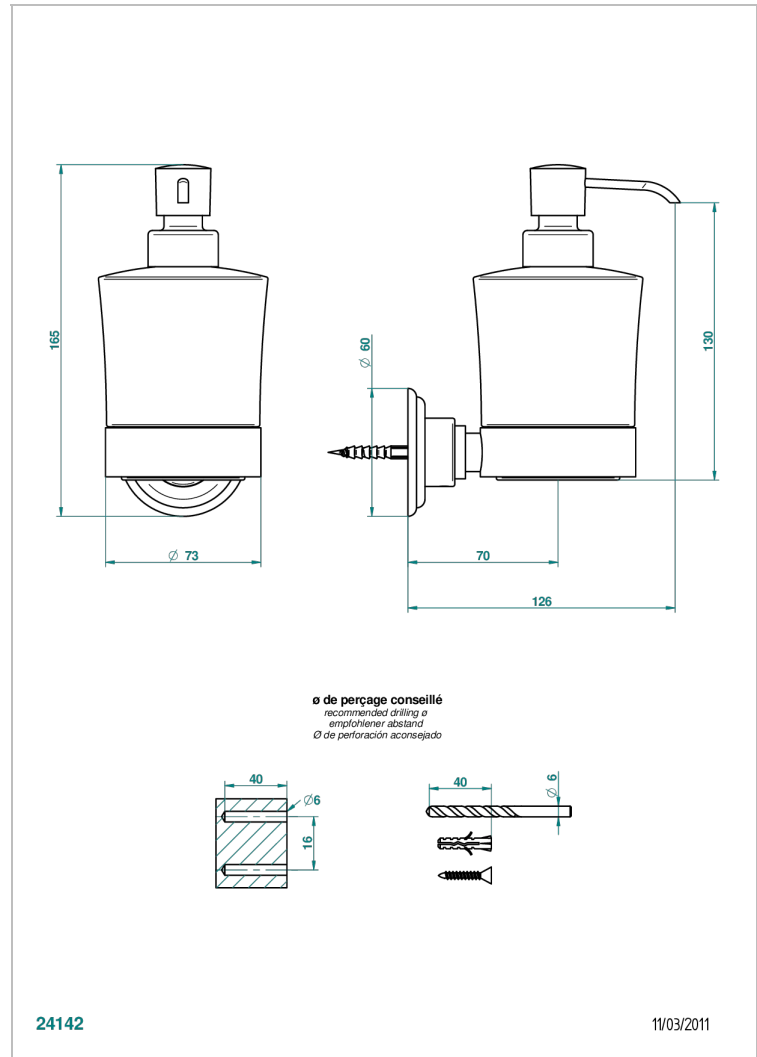

SUN DRAGON

U5D-613

wall liquid soap dispenser

THG[®]
PARIS

CHARACTERISTIC

- Sun Dragon
- wall liquid soap dispenser

AVAILABLE FINITIONS

Black ceram - D30
Blush PVD - H62
Brass color PVD - H49
Brown bronze color PVD - F33
Chrome polished - A02
Chrome polished / gold polished - G02