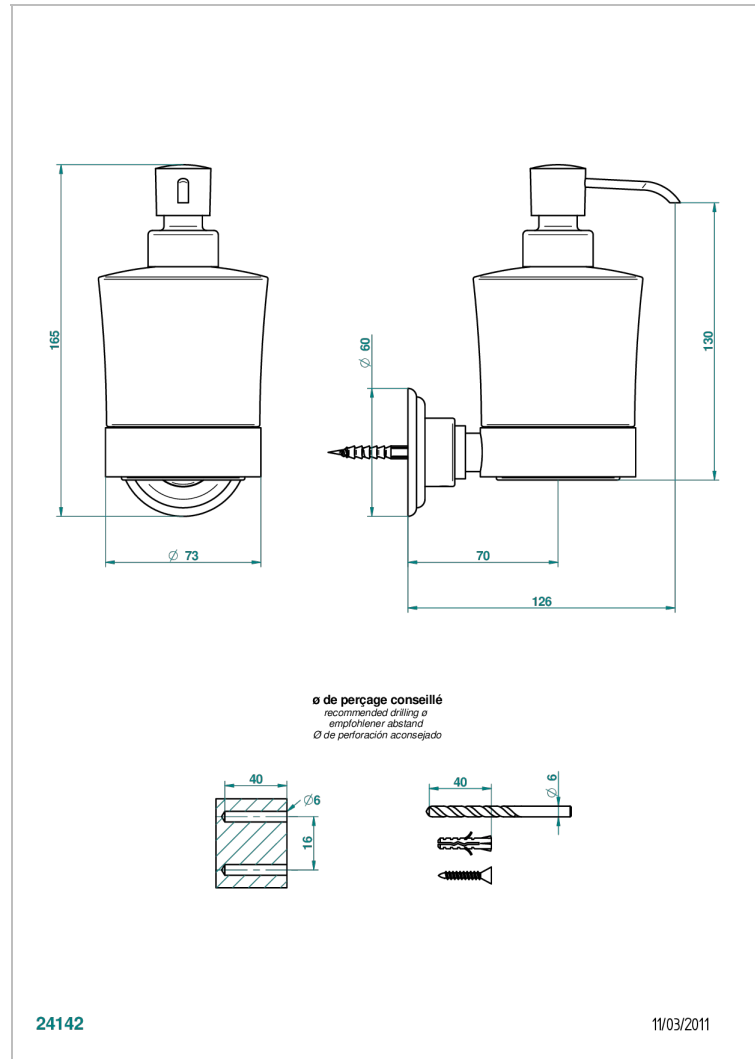

SULLY WHITE ONYX

U1S-613

Wall mounted liquid soap dispenser

THG[®]
PARIS

CHARACTERISTIC

- Sully white onyx
- Wall mounted liquid soap dispenser

AVAILABLE FINITIONS

Antique nickel - H28
Black ceram - D30
Blush PVD - H62
Brass color PVD - H49
Brown bronze color PVD - F33
Gold color PVD - H52