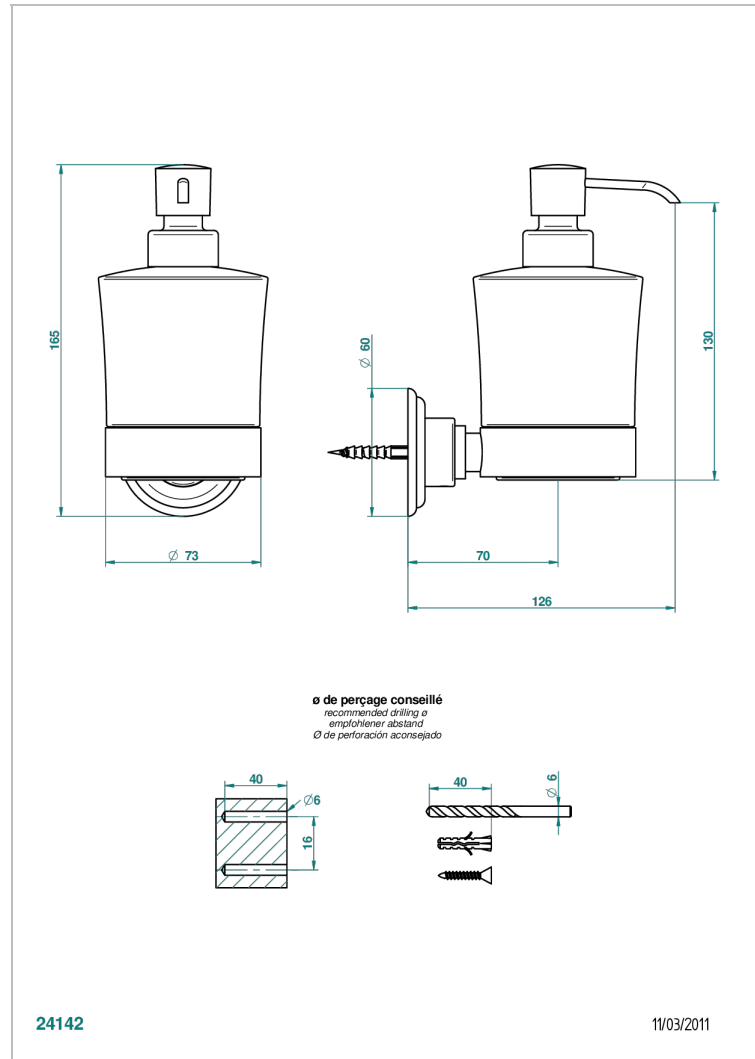

## CHARACTERISTIC

- Mandarine Cristallia Diamant
- wall liquid soap dispenser