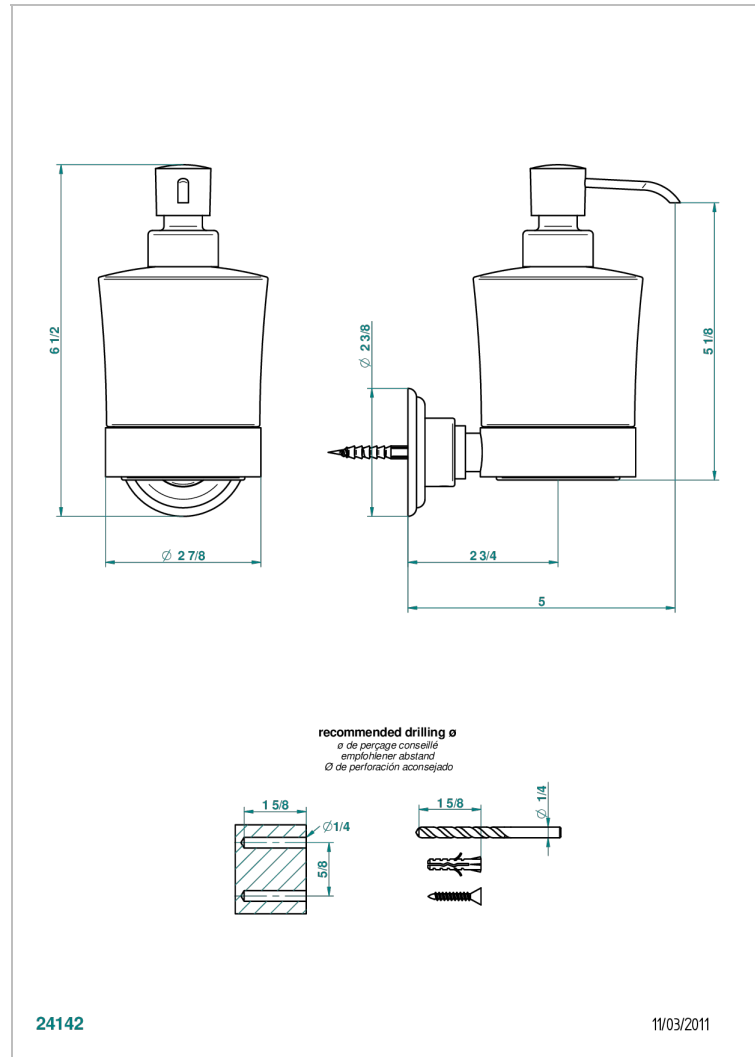

MANDARINE CRISTALLIA DIAMANT

U1K-613

wall liquid soap dispenser

THG®
PARIS

24142

11/03/2011

CHARACTERISTIC

- Mandarine Cristallia Diamant
- wall liquid soap dispenser

AVAILABLE FINITIONS

Black ceram - D30
Blush PVD - H62
Brass color PVD - H49
Brown bronze color PVD - F33
Chrome polished - A02
Chrome polished / gold polished - G02

Copper antique matt, coated - H07
Gold color PVD - H52
Gold mat - F07
Gold polished - F01
Graphite PVD - H64
Light coated bronze - D01

Matt Umber PVD - H67
Matt blush PVD - H60
Matt brass color PVD - H50
Matt brown bronze color PVD - F34
Matt chrome (American satin) - C02
Matt gold color PVD - H53

Matt graphite PVD - H65
Matt nickel (American satin) - C01
Matt nickel color PVD - H56
Nickel antique / Sovereign - H28
Nickel color PVD - H55
Nickel polished - B01

Soft gold - F30
Soft matt gold - F31
Umber PVD - H66