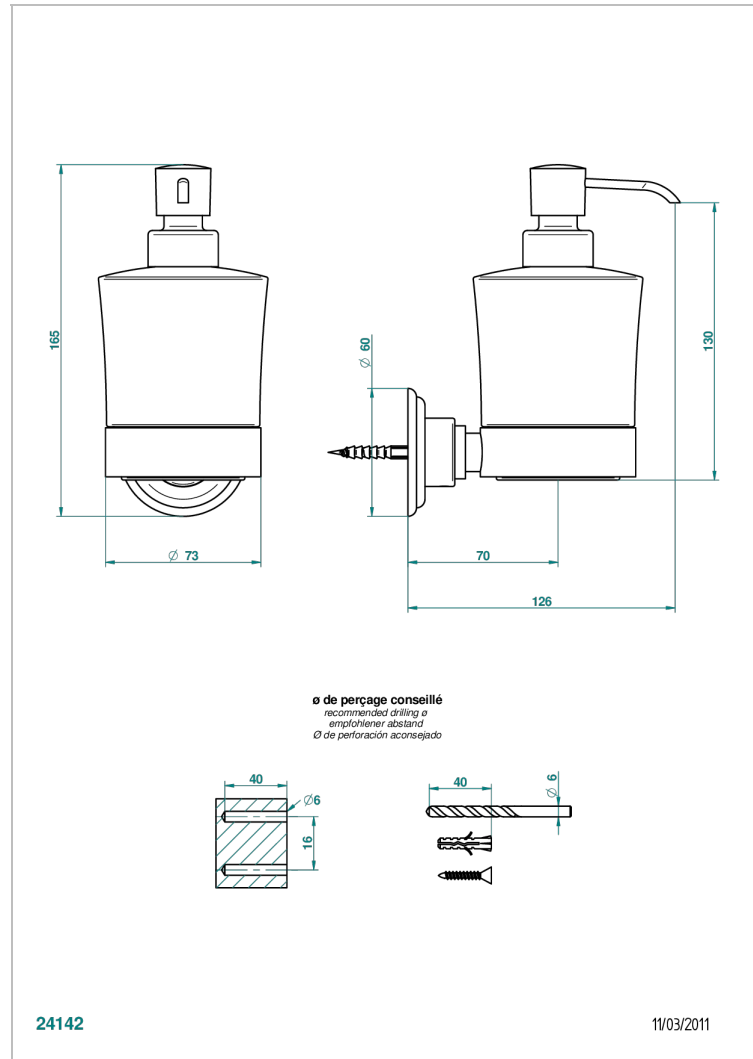

MANDARINE SATINY CRYSTAL

U1E-613

wall liquid soap dispenser

THG®
PARIS

24142

11/03/2011

CHARACTERISTIC

- Mandarin Satiny crystal
- wall liquid soap dispenser

AVAILABLE FINITIONS

Black ceram - D30
Blush PVD - H62
Brass color PVD - H49
Brown bronze color PVD - F33
Chrome polished - A02
Chrome polished / gold polished - G02

Copper antique matt, coated - H07
Gold color PVD - H52
Gold mat - F07
Gold polished - F01
Graphite PVD - H64
Light coated bronze - D01

Matt Umber PVD - H67
Matt blush PVD - H60
Matt brass color PVD - H50
Matt brown bronze color PVD - F34
Matt chrome (American satin) - C02
Matt gold color PVD - H53

Matt graphite PVD - H65
Matt nickel (American satin) - C01
Matt nickel color PVD - H56
Nickel antique / Sovereign - H28
Nickel color PVD - H55
Nickel polished - B01

Soft gold - F30
Soft matt gold - F31
Umber PVD - H66