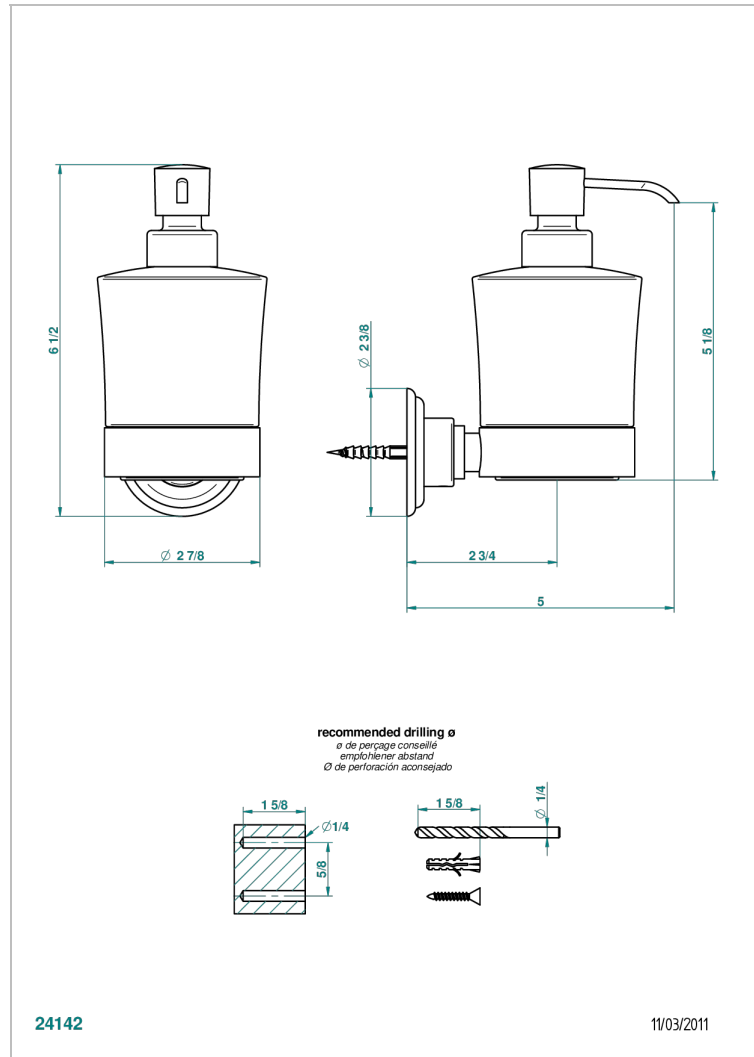

MANDARINE SATINY CRYSTAL

U1E-613

wall liquid soap dispenser

THG[®]
PARIS

CHARACTERISTIC

- Mandarin Satiny crystal
- wall liquid soap dispenser

AVAILABLE FINITIONS

Black ceram - D30
Blush PVD - H62
Brass color PVD - H49
Brown bronze color PVD - F33
Chrome polished - A02
Chrome polished / gold polished - G02