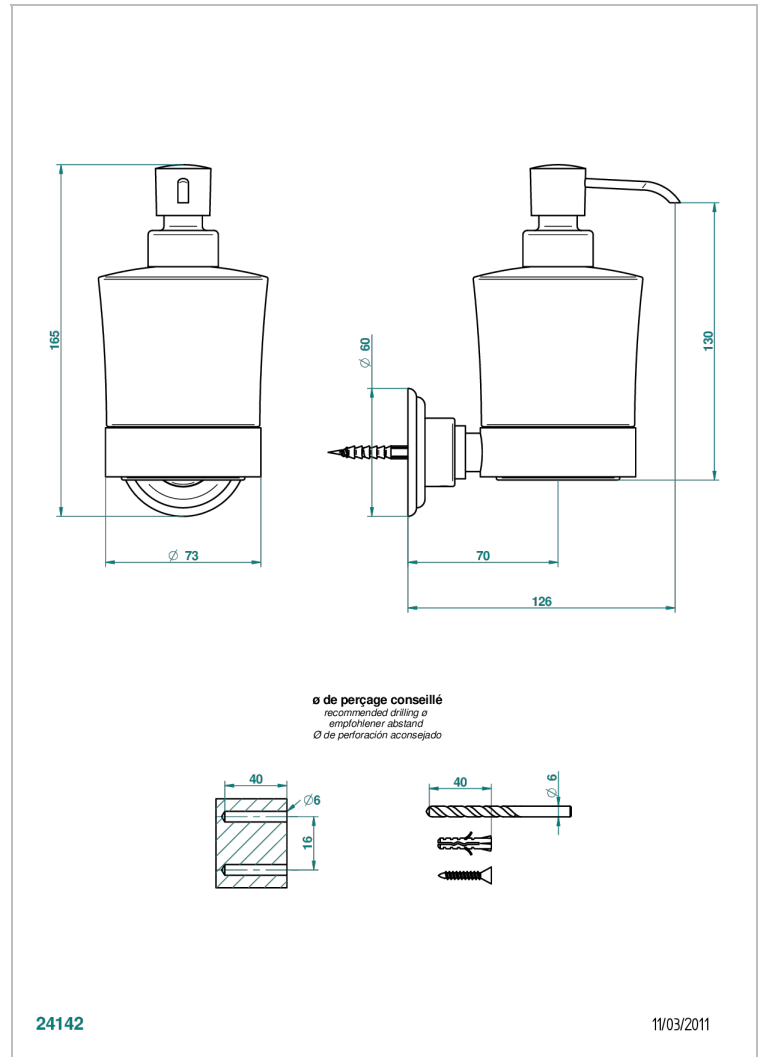

MANDARINE SATIN CRYSTAL

U1E-613

Wall mounted liquid soap dispenser

THG[®]
PARIS

CHARACTERISTIC

- Mandarin Satin crystal
- Wall mounted liquid soap dispenser

AVAILABLE FINITIONS

Antique nickel - H28
Black ceram - D30
Blush PVD - H62
Brass color PVD - H49
Brown bronze color PVD - F33
Gold color PVD - H52