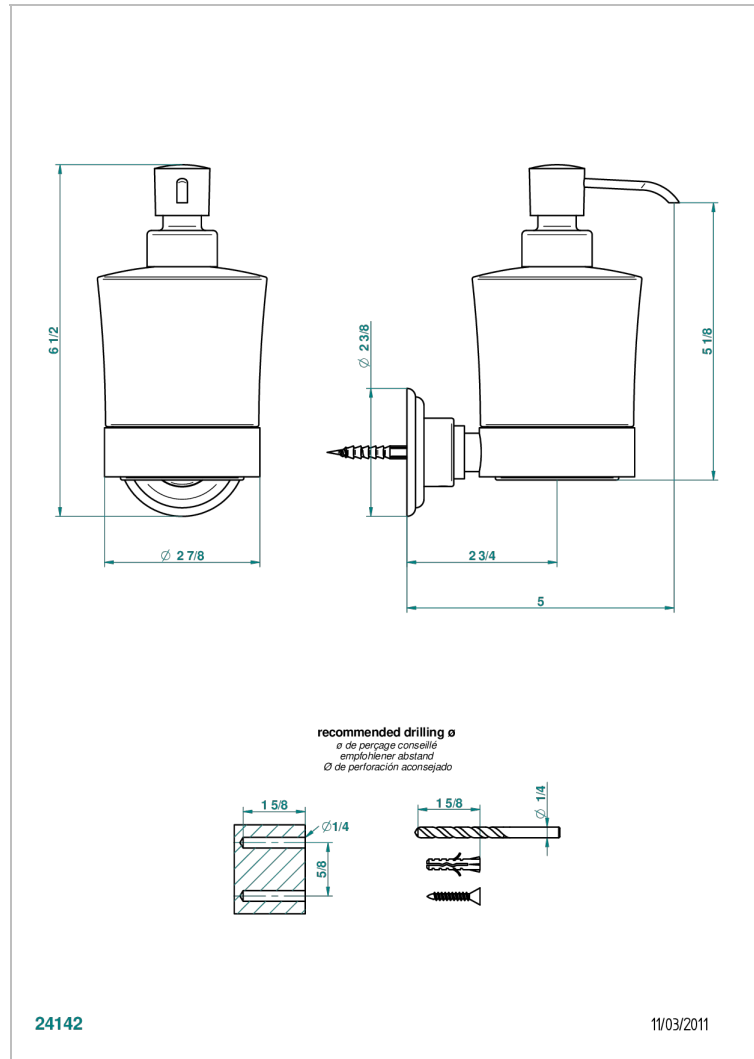

MANDARINE SATIN CRYSTAL

U1E-613

Wall mounted liquid soap dispenser

THG[®]
PARIS

CHARACTERISTIC

- Mandarin Satin crystal
- Wall mounted liquid soap dispenser

AVAILABLE FINITIONS

Antique nickel - H28
 Black ceram - D30
 Blush PVD - H62
 Brass color PVD - H49
 Brown bronze color PVD - F33
 Gold color PVD - H52