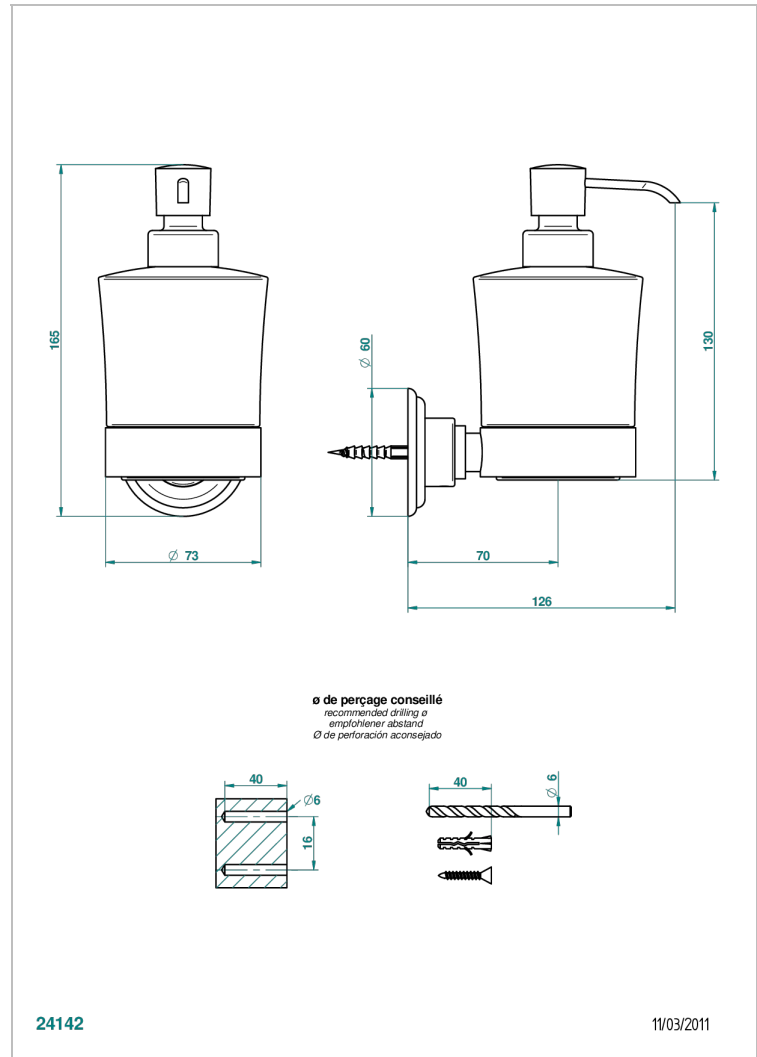

# MANDARINE CLEAR CRYSTAL

U1D-613

wall liquid soap dispenser

THG<sup>®</sup>  
PARIS

## CHARACTERISTIC

- Mandarin Clear crystal
- wall liquid soap dispenser