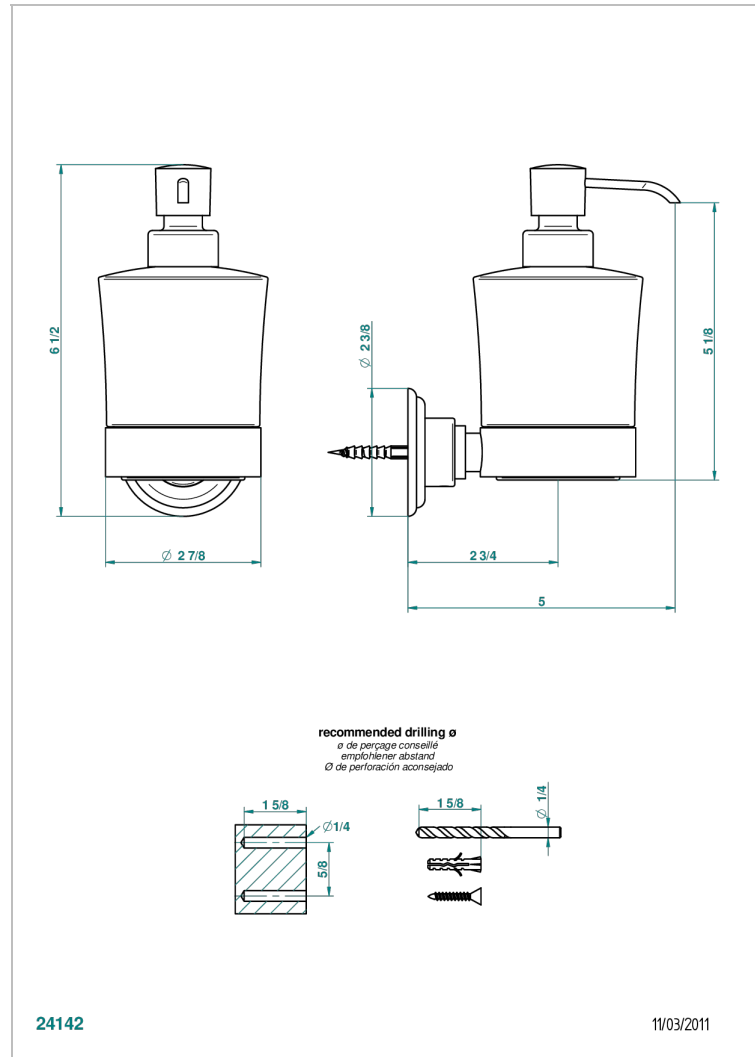

MANDARINE CLEAR CRYSTAL

U1D-613

wall liquid soap dispenser

THG[®]
PARIS

CHARACTERISTIC

- Mandarin Clear crystal
- wall liquid soap dispenser

AVAILABLE FINITIONS

Black ceram - D30
Blush PVD - H62
Brass color PVD - H49
Brown bronze color PVD - F33
Chrome polished - A02
Chrome polished / gold polished - G02