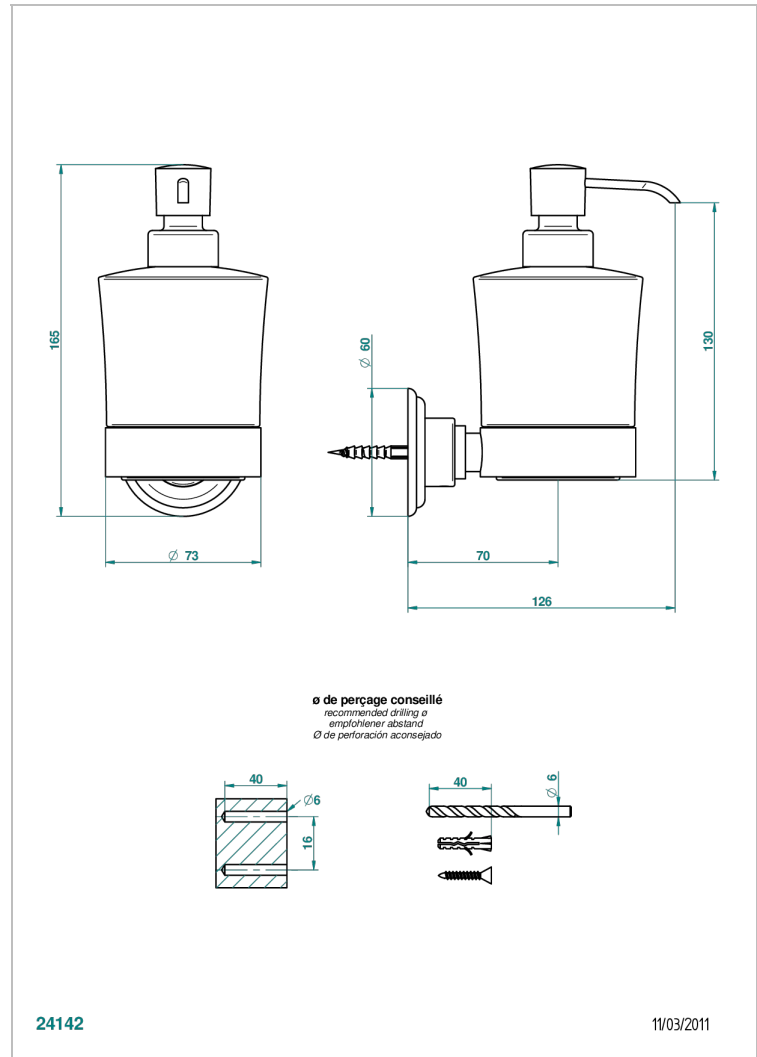

MANDARINE METAL

U1A-613

wall liquid soap dispenser

THG[®]
PARIS

CHARACTERISTIC

- Mandarin Metal
- wall liquid soap dispenser

AVAILABLE FINITIONS

Black ceram - D30
Blush PVD - H62
Brass color PVD - H49
Brown bronze color PVD - F33
Chrome polished - A02
Chrome polished / gold polished - G02