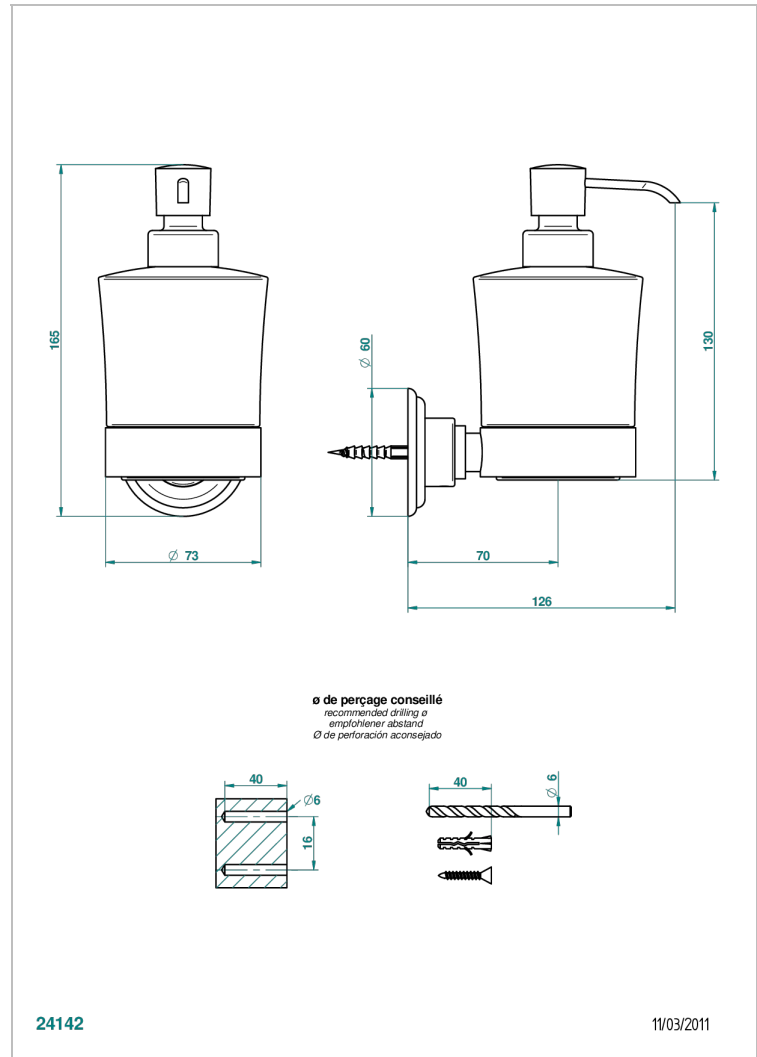

JAIPUR BLACK ONYX

A9C-613

wall liquid soap dispenser

THG[®]
PARIS

CHARACTERISTIC

- Jaipur Black Onyx
- wall liquid soap dispenser

AVAILABLE FINITIONS

Black ceram - D30
Blush PVD - H62
Brass color PVD - H49
Brown bronze color PVD - F33
Chrome polished - A02
Chrome polished / gold polished - G02