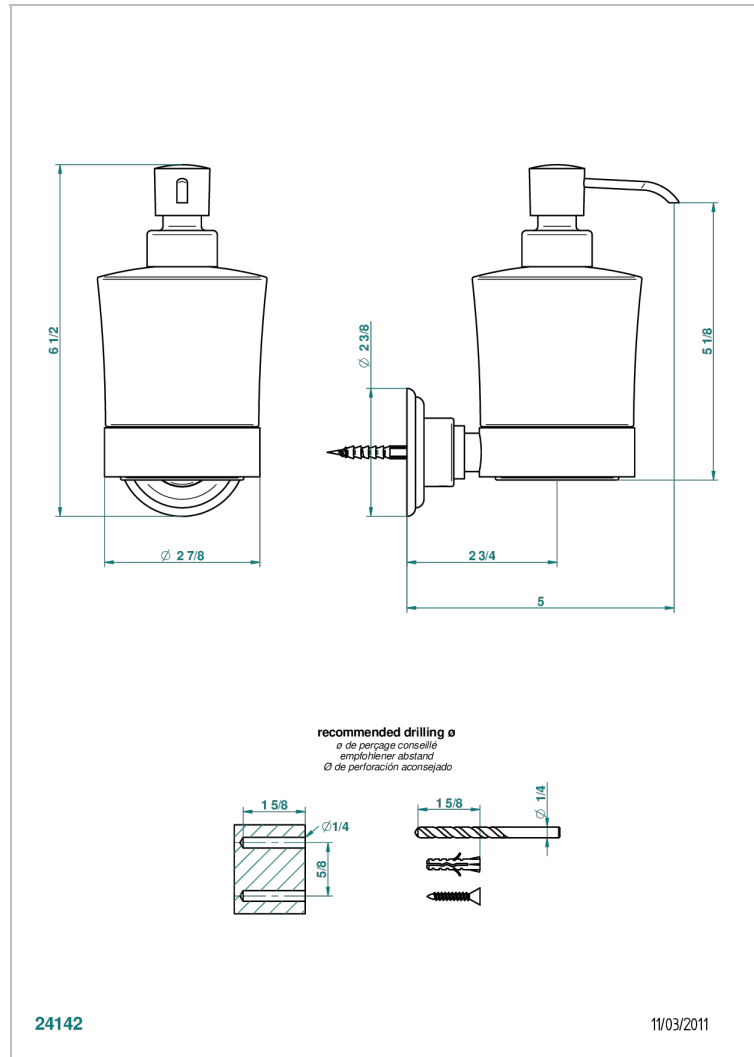

## CHARACTERISTIC

- Jaipur Satiny crystal
- wall liquid soap dispenser