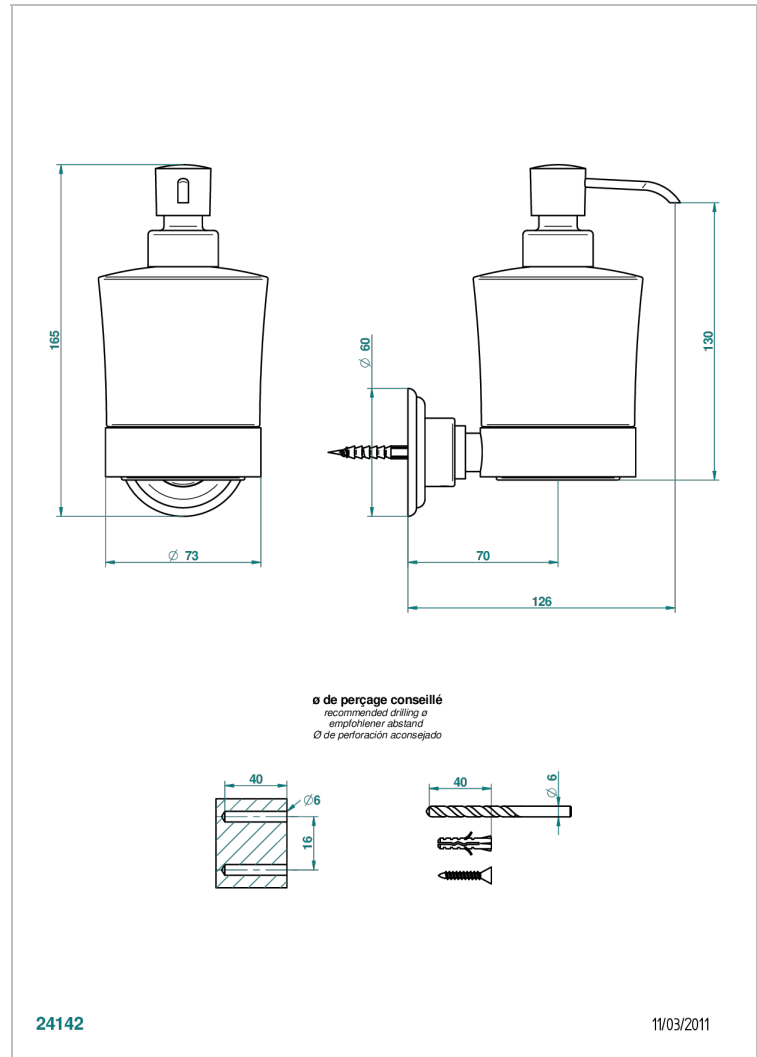

VOGUE LAPIS LAZULI

A8S-613

wall liquid soap dispenser

THG[®]
PARIS

24142

11/03/2011

CHARACTERISTIC

- Vogue Lapis Lazuli
- wall liquid soap dispenser