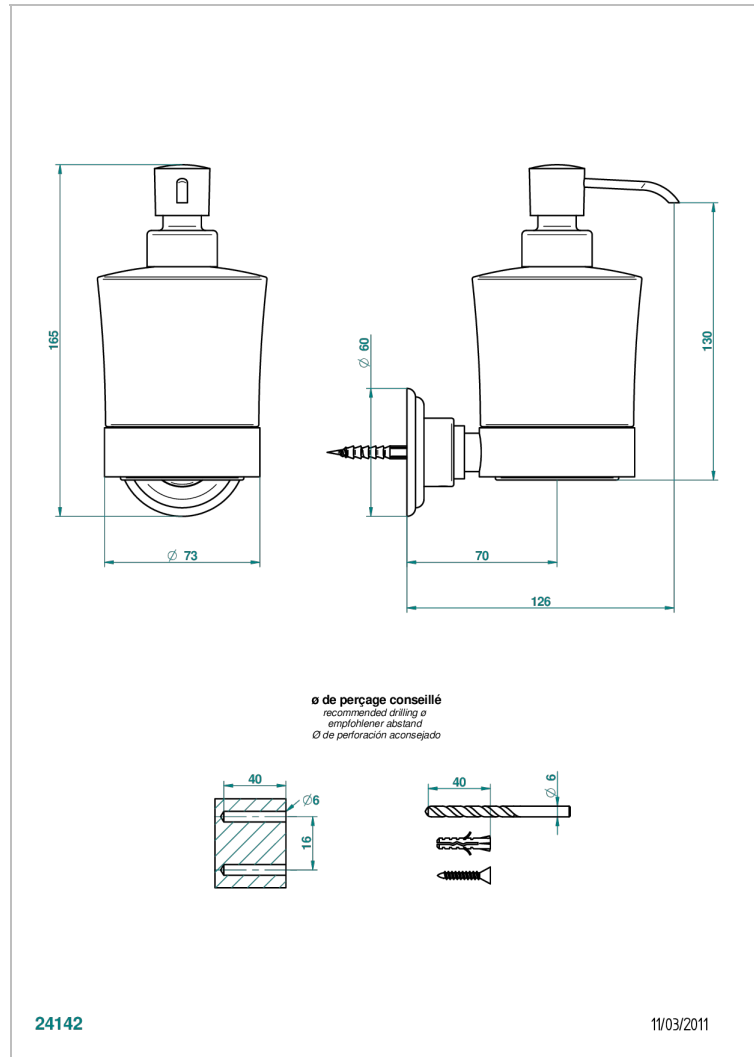

VOGUE BLACK ONYX

A8P-613

wall liquid soap dispenser

THG[®]
PARIS

24142

11/03/2011

CHARACTERISTIC

- Vogue black onyx
- wall liquid soap dispenser