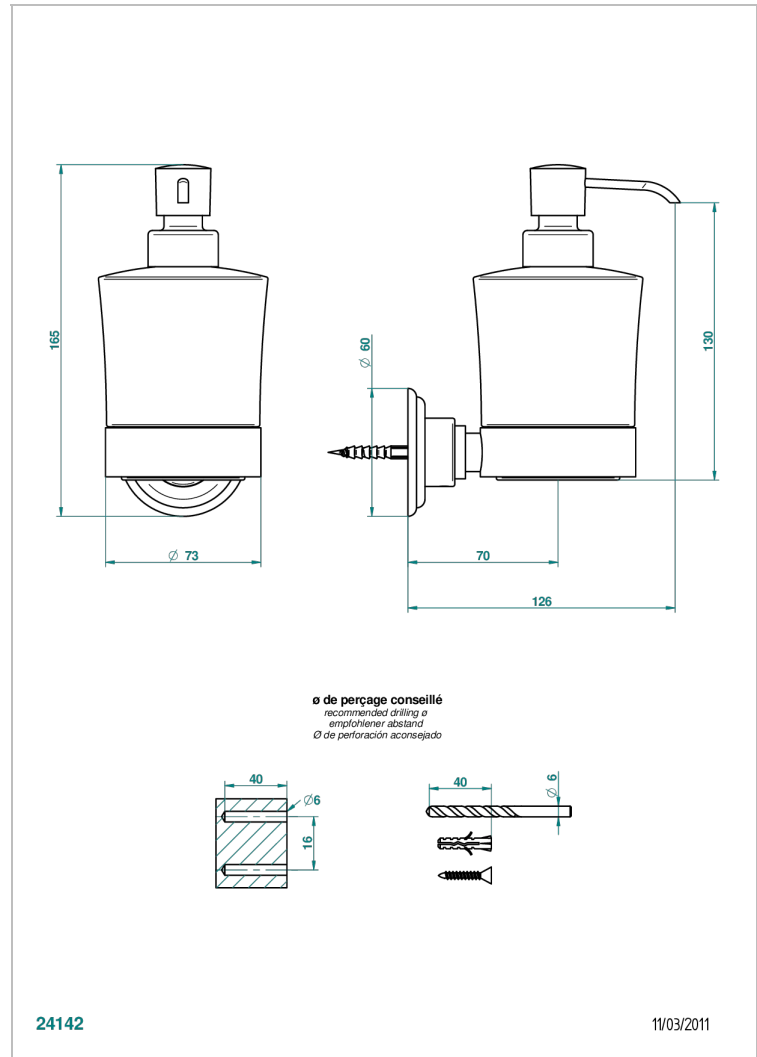

MARQUISE PLATINUM DECOR

A7G-613

wall liquid soap dispenser

THG[®]
PARIS

CHARACTERISTIC

- Marquise platinum decor
- wall liquid soap dispenser

AVAILABLE FINITIONS

Black ceram - D30
Blush PVD - H62
Brass color PVD - H49
Brown bronze color PVD - F33
Chrome polished - A02
Chrome polished / gold polished - G02