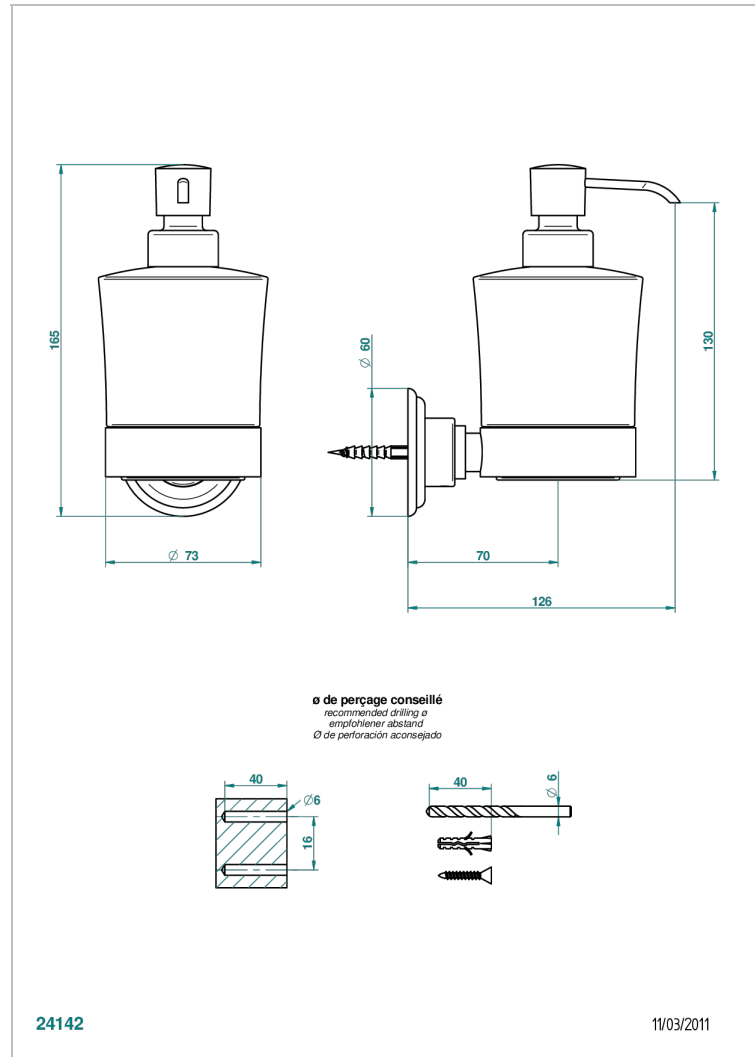

MARQUISE PLATINUM DECOR

A7G-613

Wall mounted liquid soap dispenser

THG[®]
PARIS

CHARACTERISTIC

- Marquise platinum decor
- Wall mounted liquid soap dispenser

AVAILABLE FINITIONS

Antique nickel - H28
Black ceram - D30
Blush PVD - H62
Brass color PVD - H49
Brown bronze color PVD - F33
Gold color PVD - H52