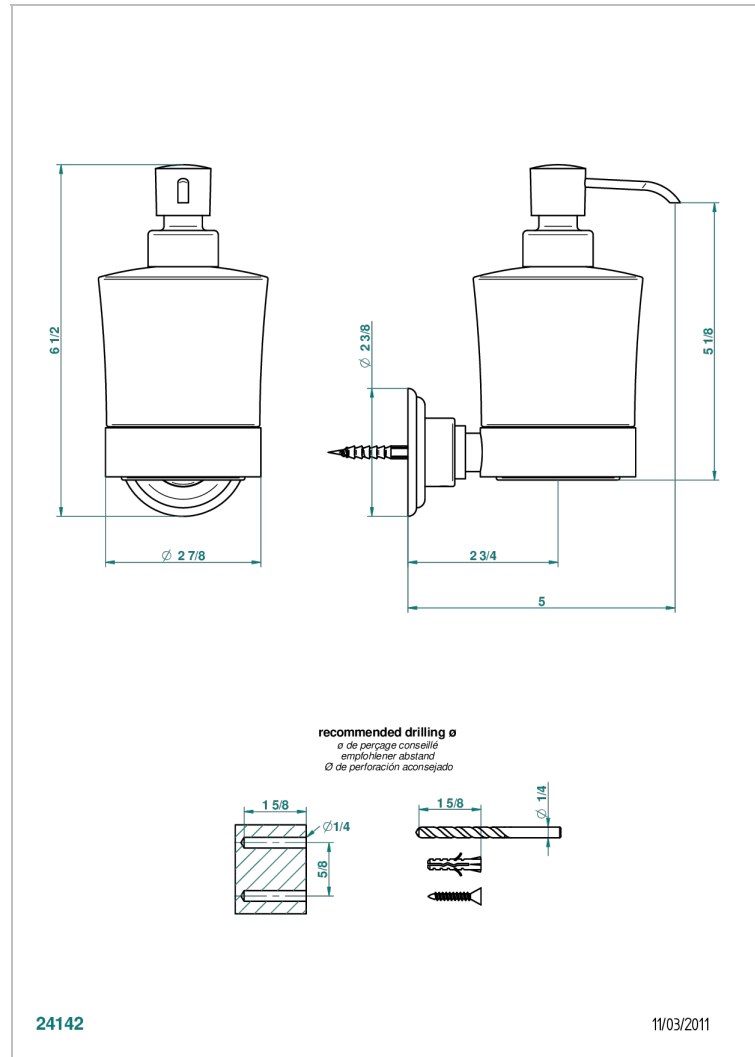

MARQUISE PLATINUM DECOR

A7G-613

Wall mounted liquid soap dispenser

THG[®]
PARIS

CHARACTERISTIC

- Marquise platinum decor
- Wall mounted liquid soap dispenser

AVAILABLE FINITIONS

Antique nickel - H28
Black ceram - D30
Blush PVD - H62
Brass color PVD - H49
Brown bronze color PVD - F33
Gold color PVD - H52