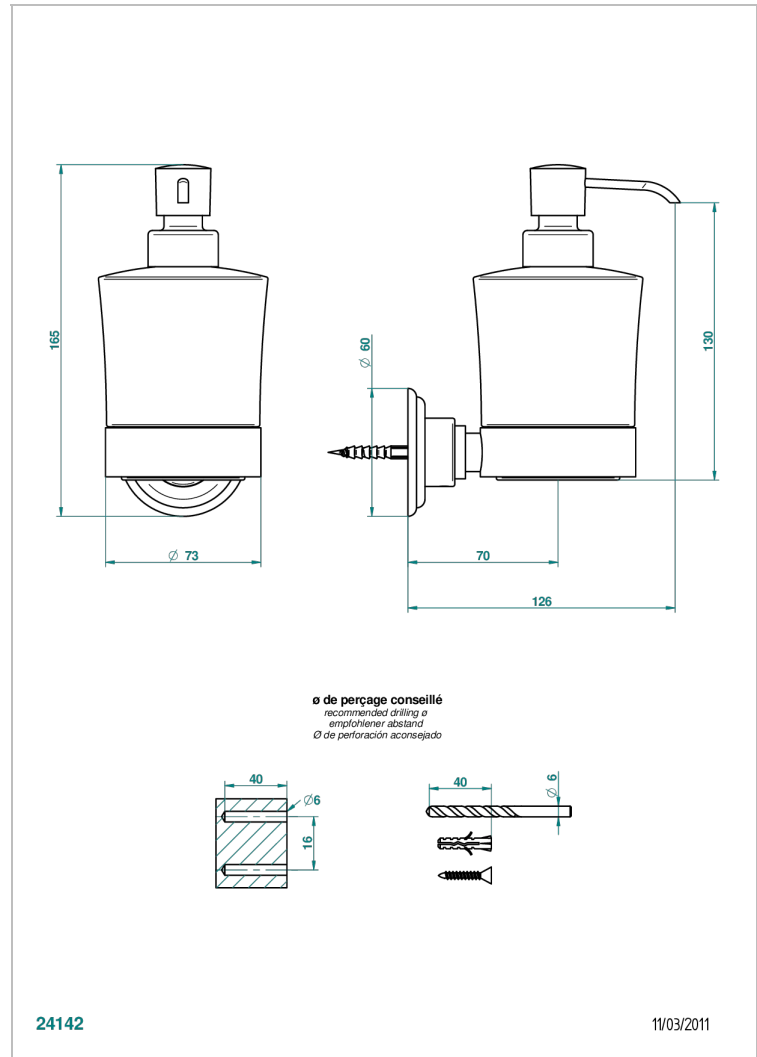

MARQUISE GOLD DECOR

A7F-613

wall liquid soap dispenser

THG[®]
PARIS

CHARACTERISTIC

- Marquise Gold decor
- wall liquid soap dispenser

AVAILABLE FINITIONS

Black ceram - D30
Blush PVD - H62
Brass color PVD - H49
Brown bronze color PVD - F33
Chrome polished - A02
Chrome polished / gold polished - G02