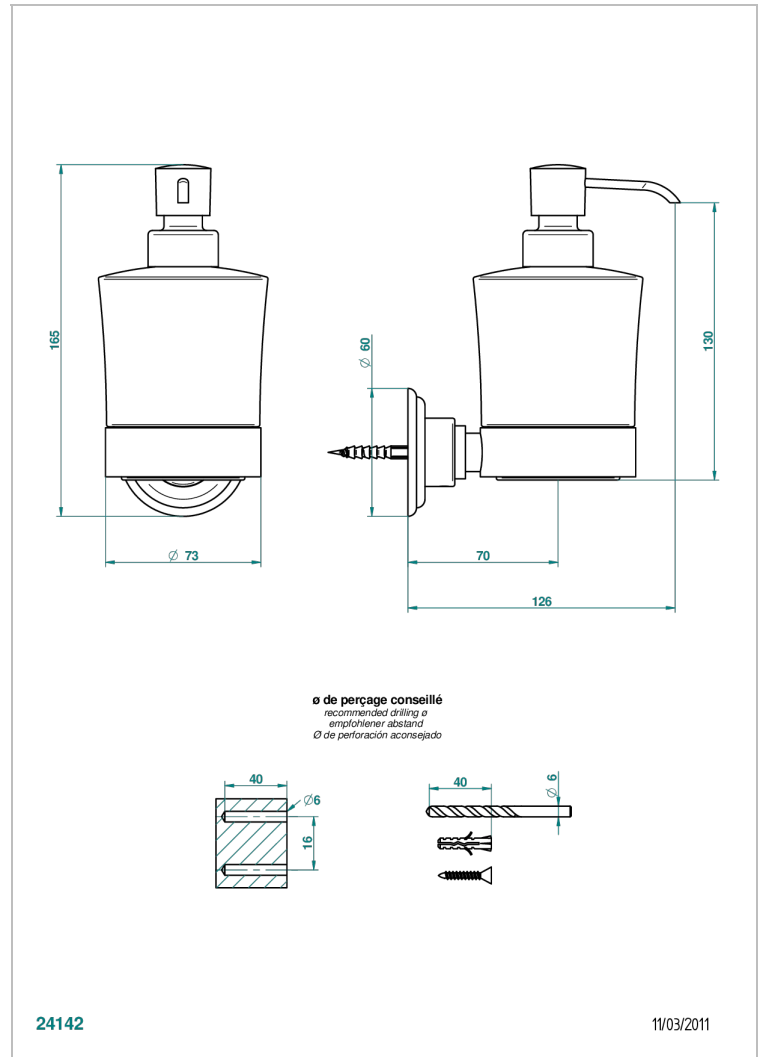

ITHAQUE PLATINUM DECOR

A7B-613

wall liquid soap dispenser

THG[®]
PARIS

CHARACTERISTIC

- Ithaque Platinum decor
- wall liquid soap dispenser

AVAILABLE FINITIONS

Black ceram - D30
Blush PVD - H62
Brass color PVD - H49
Brown bronze color PVD - F33
Chrome polished - A02
Chrome polished / gold polished - G02