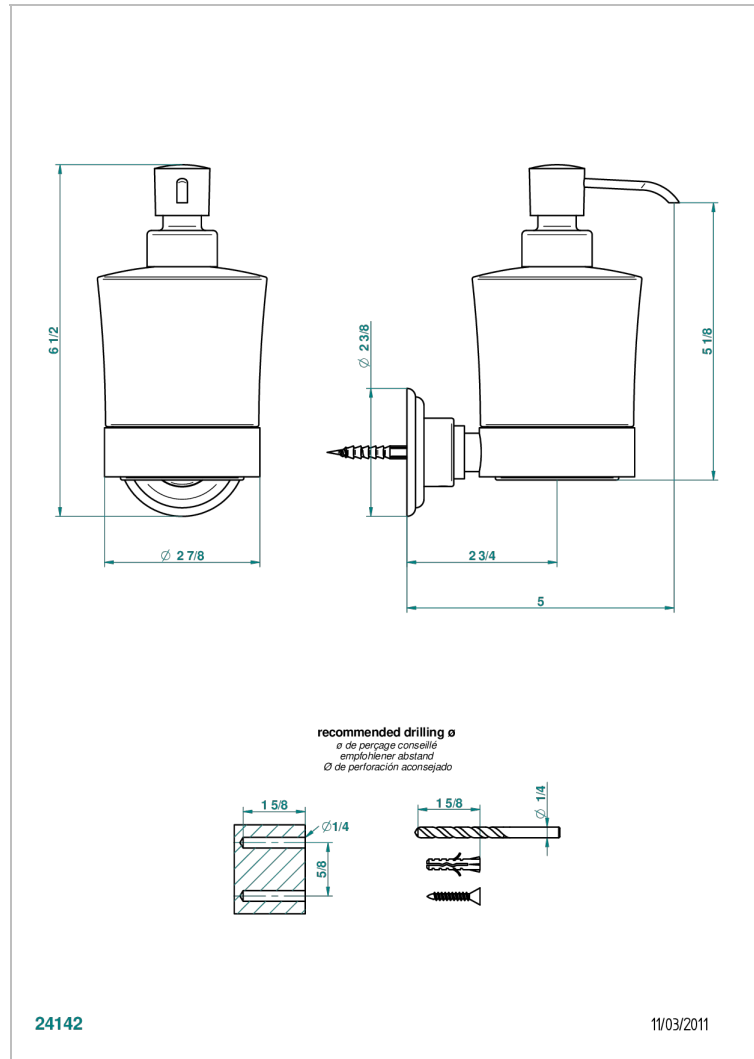

ITHAQUE PLATINUM DECOR

A7B-613

wall liquid soap dispenser

THG[®]
PARIS

CHARACTERISTIC

- Ithaque Platinum decor
- wall liquid soap dispenser

AVAILABLE FINITIONS

Black ceram - D30
Blush PVD - H62
Brass color PVD - H49
Brown bronze color PVD - F33
Chrome polished - A02
Chrome polished / gold polished - G02