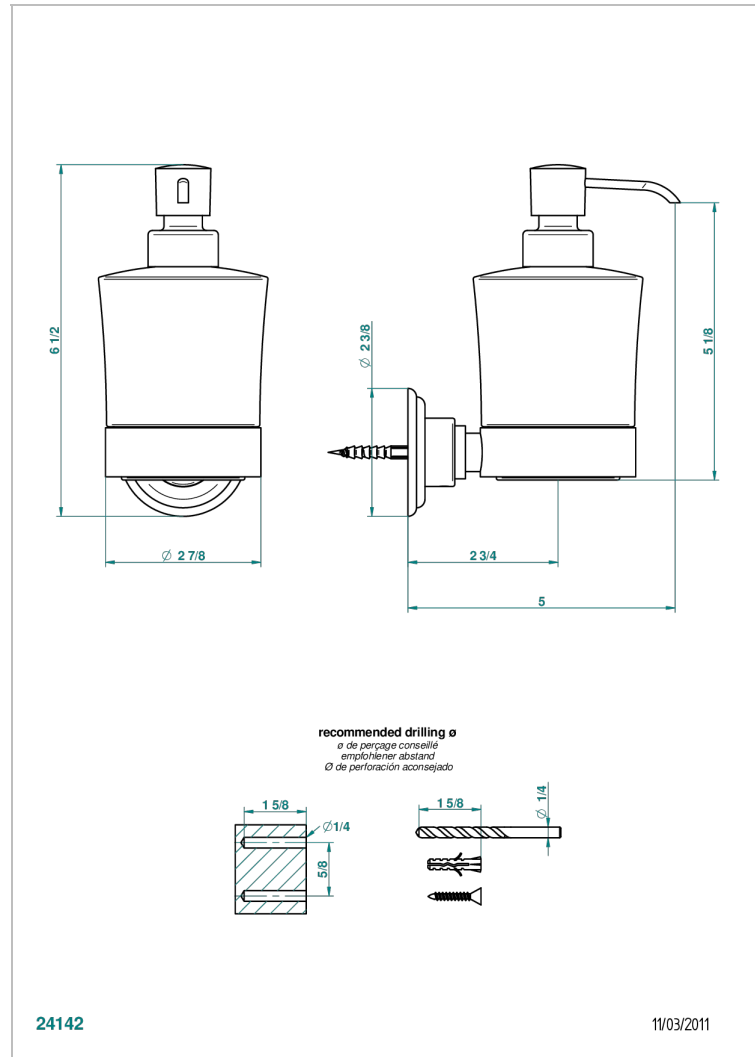

ITHAQUE PLATINUM DECOR

A7B-613

Wall mounted liquid soap dispenser

THG[®]
PARIS

CHARACTERISTIC

- Ithaque Platinum decor
- Wall mounted liquid soap dispenser

AVAILABLE FINITIONS

Antique nickel - H28
 Black ceram - D30
 Blush PVD - H62
 Brass color PVD - H49
 Brown bronze color PVD - F33
 Gold color PVD - H52