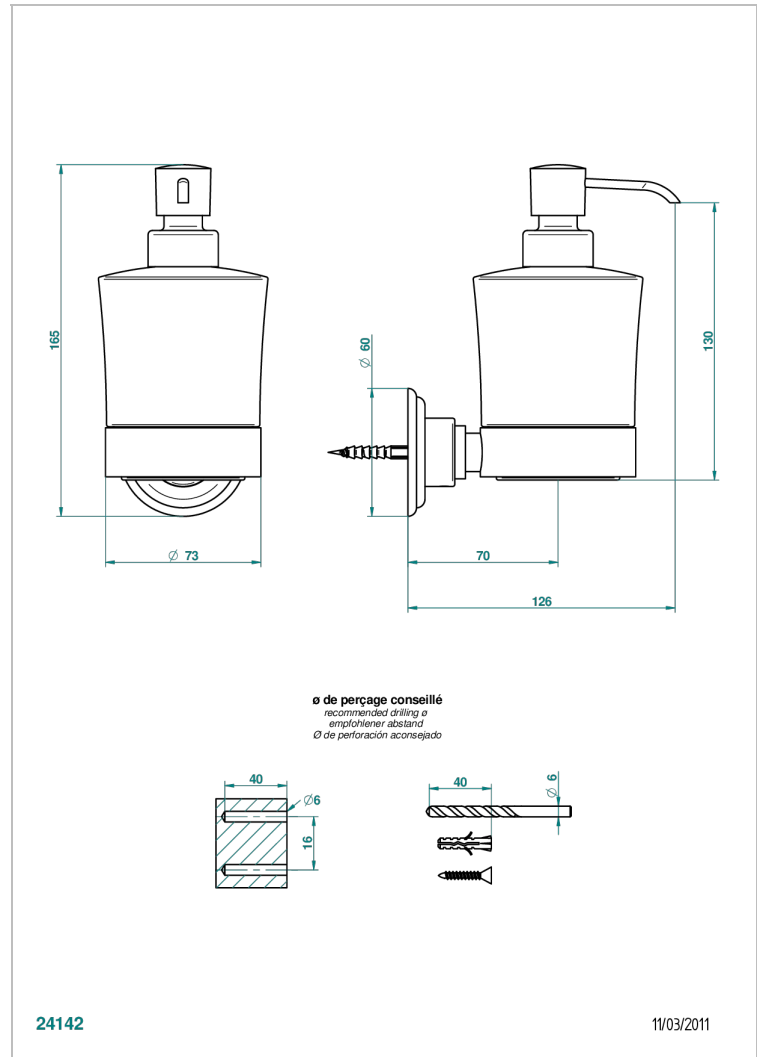

PANTHERE BLACK CRYSTAL

A2K-613

Wall mounted liquid soap dispenser

THG[®]
PARIS

CHARACTERISTIC

- Panthère Black crystal
- Wall mounted liquid soap dispenser

AVAILABLE FINITIONS

Antique nickel - H28
Black ceram - D30
Blush PVD - H62
Brass color PVD - H49
Brown bronze color PVD - F33
Gold color PVD - H52