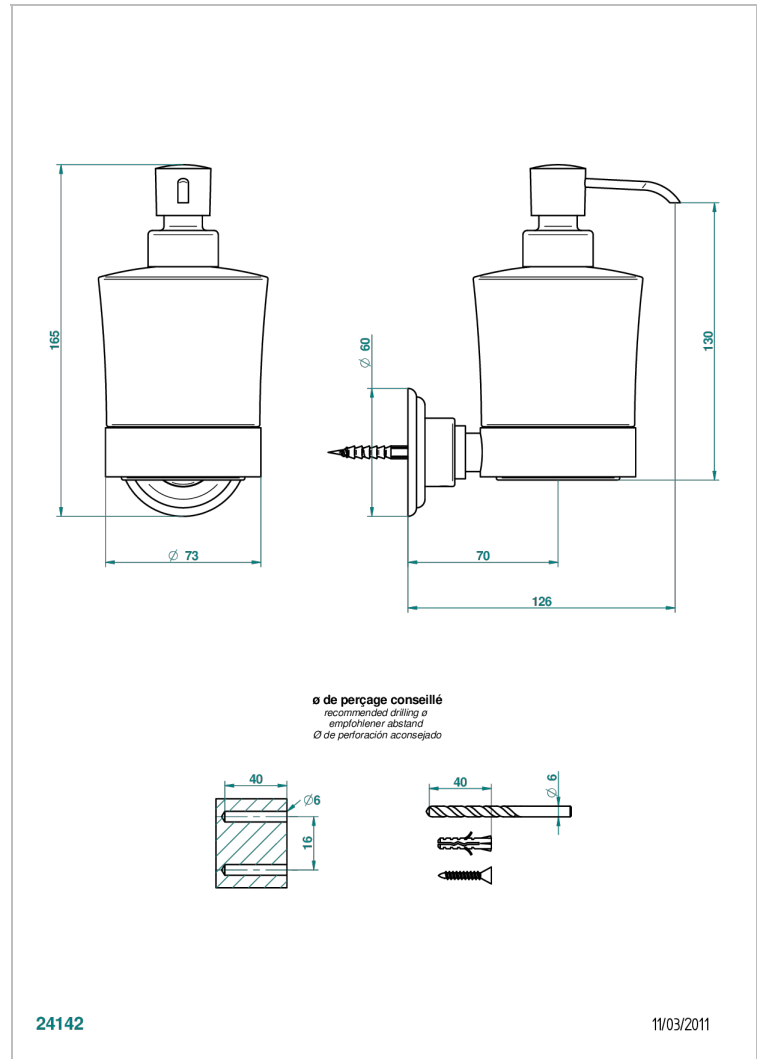

SULLY LAPIS LAZULI

A1W-613

wall liquid soap dispenser

THG[®]
PARIS

24142

11/03/2011

CHARACTERISTIC

- Sully Lapis Lazuli
- wall liquid soap dispenser