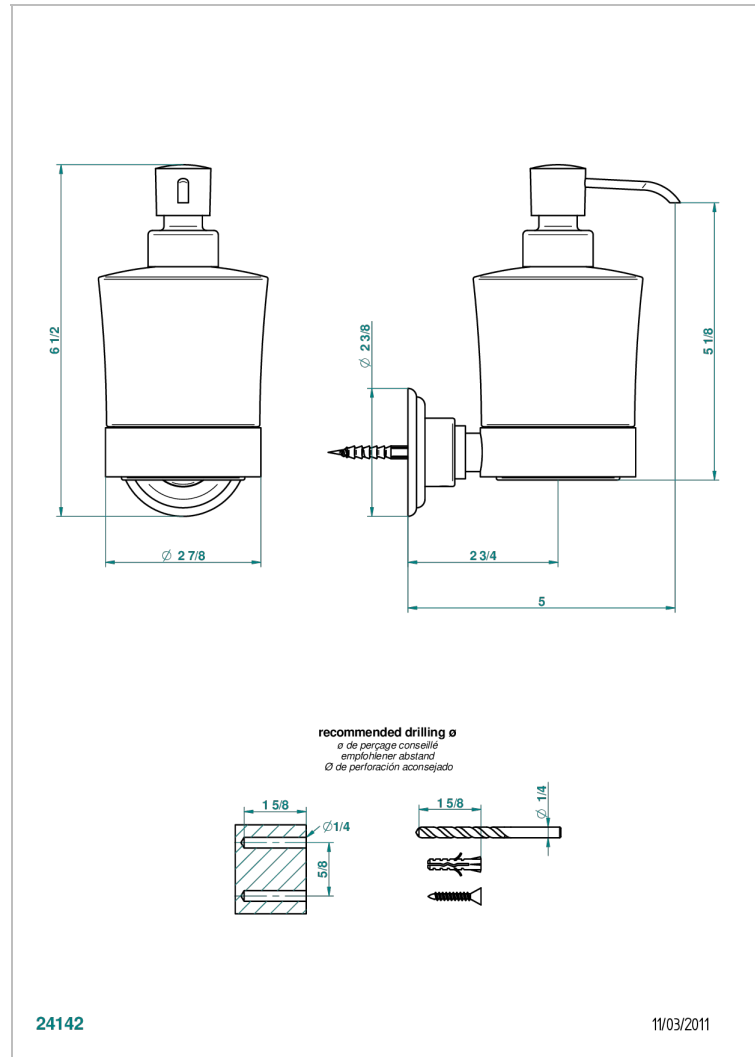

SULLY LAPIS LAZULI

A1W-613

wall liquid soap dispenser

THG®
PARIS

CHARACTERISTIC

- Sully Lapis Lazuli
- wall liquid soap dispenser

AVAILABLE FINITIONS

Black ceram - D30
Blush PVD - H62
Brass color PVD - H49
Brown bronze color PVD - F33
Chrome polished - A02
Chrome polished / gold polished - G02

Gold color PVD - H52
Gold mat - F07
Gold polished - F01
Graphite PVD - H64
Matt Umber PVD - H67
Matt blush PVD - H60

Matt brass color PVD - H50
Matt brown bronze color PVD - F34
Matt chrome (American satin) - C02
Matt gold color PVD - H53
Matt graphite PVD - H65
Matt nickel (American satin) - C01

Matt nickel color PVD - H56
Nickel antique / Sovereign - H28
Nickel color PVD - H55
Nickel polished - B01
Soft gold - F30
Soft matt gold - F31

Umber PVD - H66