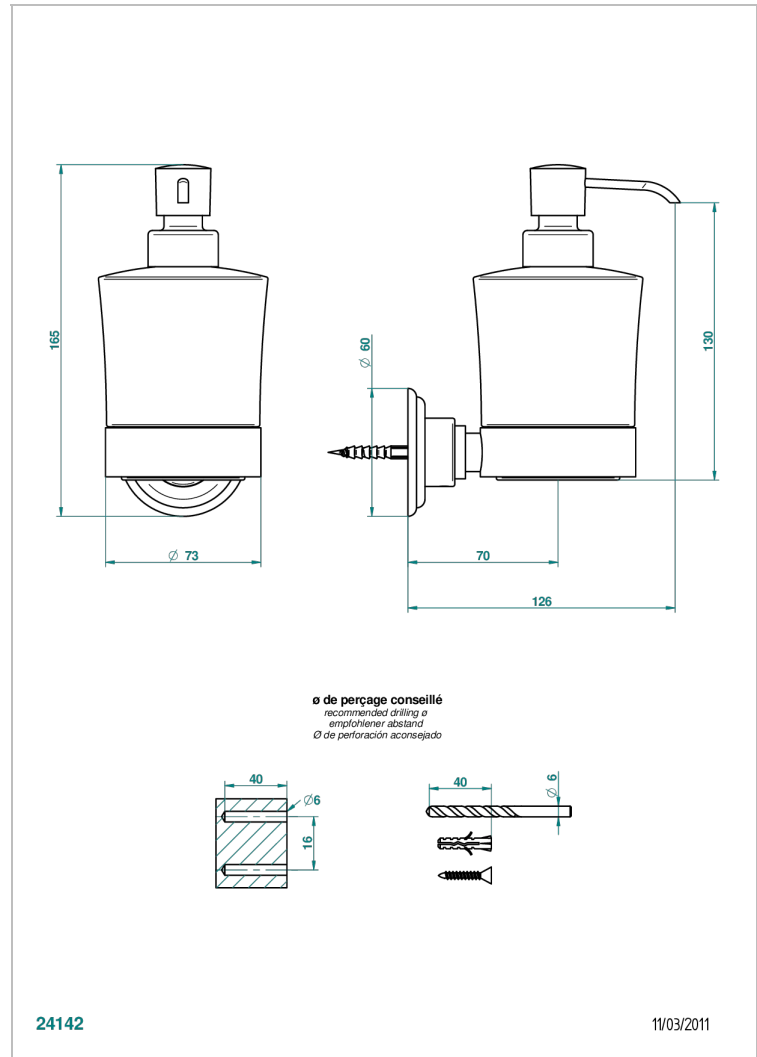

CHEVERNY RED JASPER

A1U-613

wall liquid soap dispenser

THG
PARIS

24142

11/03/2011

CHARACTERISTIC

- Cheverny red Jasper
- wall liquid soap dispenser