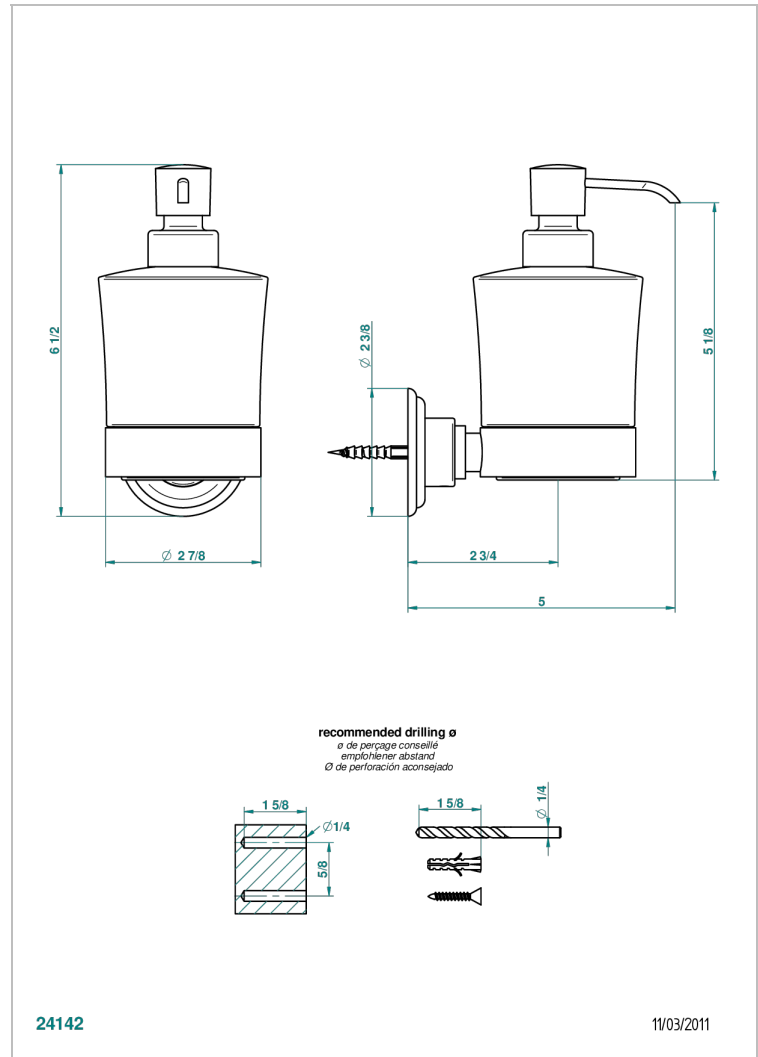

CHEVERNY RED JASPER

A1U-613

wall liquid soap dispenser

THG®
PARIS

24142

11/03/2011

CHARACTERISTIC

- Cheverny red Jasper
- wall liquid soap dispenser

AVAILABLE FINITIONS

Black ceram - D30
Blush PVD - H62
Brass color PVD - H49
Brown bronze color PVD - F33
Chrome polished - A02
Chrome polished / gold polished - G02

Gold color PVD - H52
Gold mat - F07
Gold polished - F01
Graphite PVD - H64
Matt Umber PVD - H67
Matt blush PVD - H60

Matt brass color PVD - H50
Matt brown bronze color PVD - F34
Matt chrome (American satin) - C02
Matt gold color PVD - H53
Matt graphite PVD - H65
Matt nickel (American satin) - C01

Matt nickel color PVD - H56
Nickel antique / Sovereign - H28
Nickel color PVD - H55
Nickel polished - B01
Soft gold - F30
Soft matt gold - F31

Umber PVD - H66