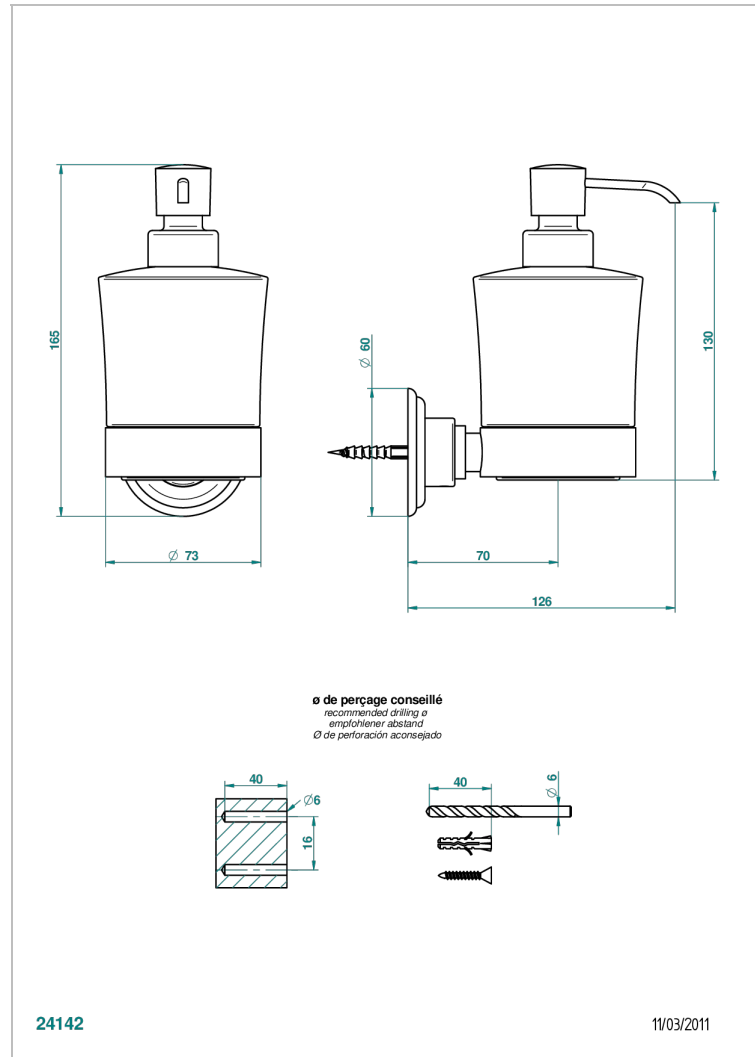

## CHARACTERISTIC

- Cheverny Lapis Lazuli
- wall liquid soap dispenser