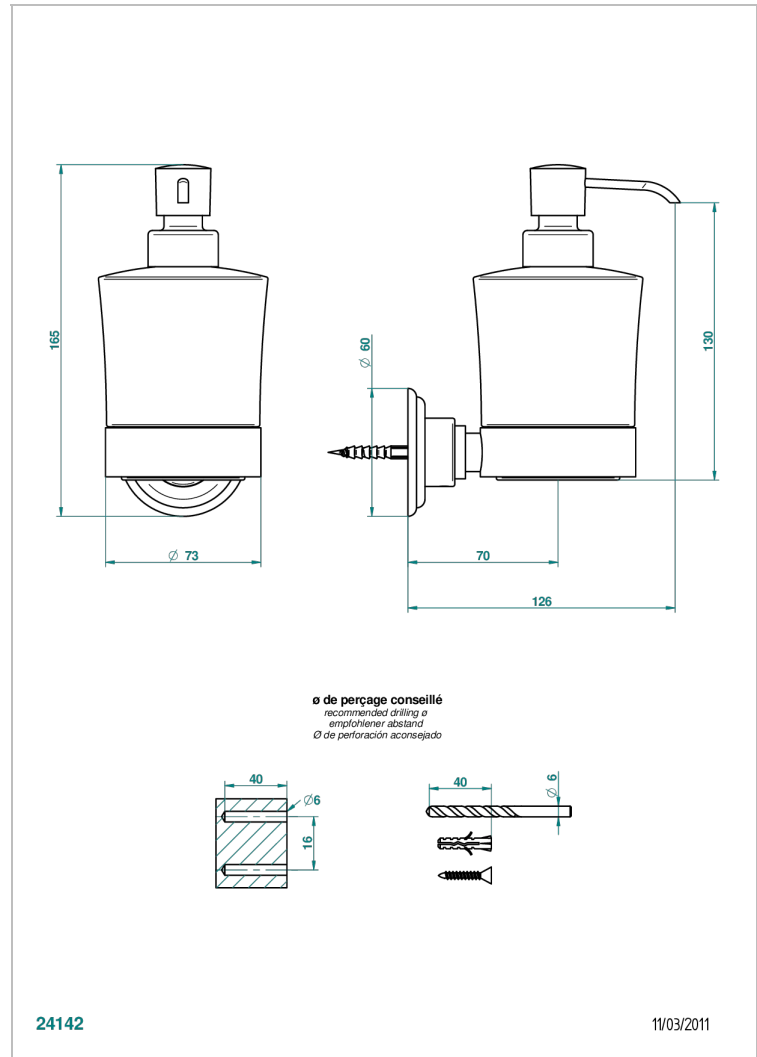

CHEVERNY MALACHITE

A1S-613

wall liquid soap dispenser

THG
PARIS

24142

11/03/2011

CHARACTERISTIC

- Cheverny Malachite
- wall liquid soap dispenser