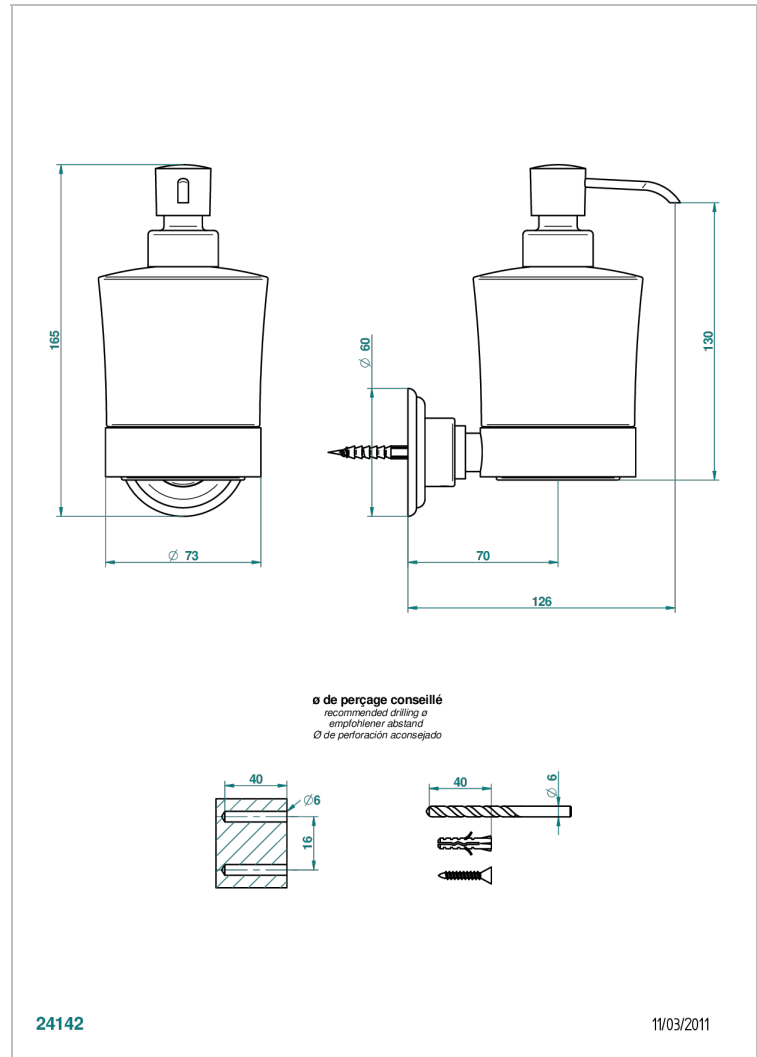

## CHARACTERISTIC

- Amboise Black Onyx
- wall liquid soap dispenser