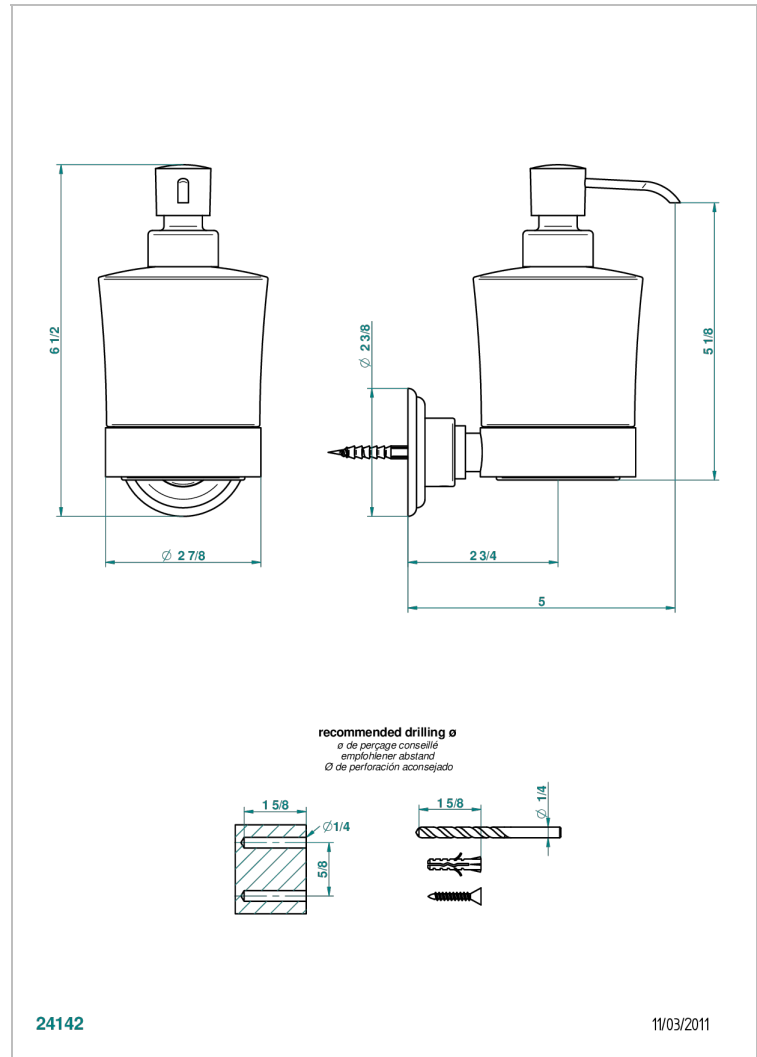

AMBOISE RED JASPER

A1L-613

wall liquid soap dispenser

THG[®]
PARIS

CHARACTERISTIC

- Amboise Red Jasper
- wall liquid soap dispenser

AVAILABLE FINITIONS

Black ceram - D30
Blush PVD - H62
Brass color PVD - H49
Brown bronze color PVD - F33
Chrome polished - A02
Chrome polished / gold polished - G02