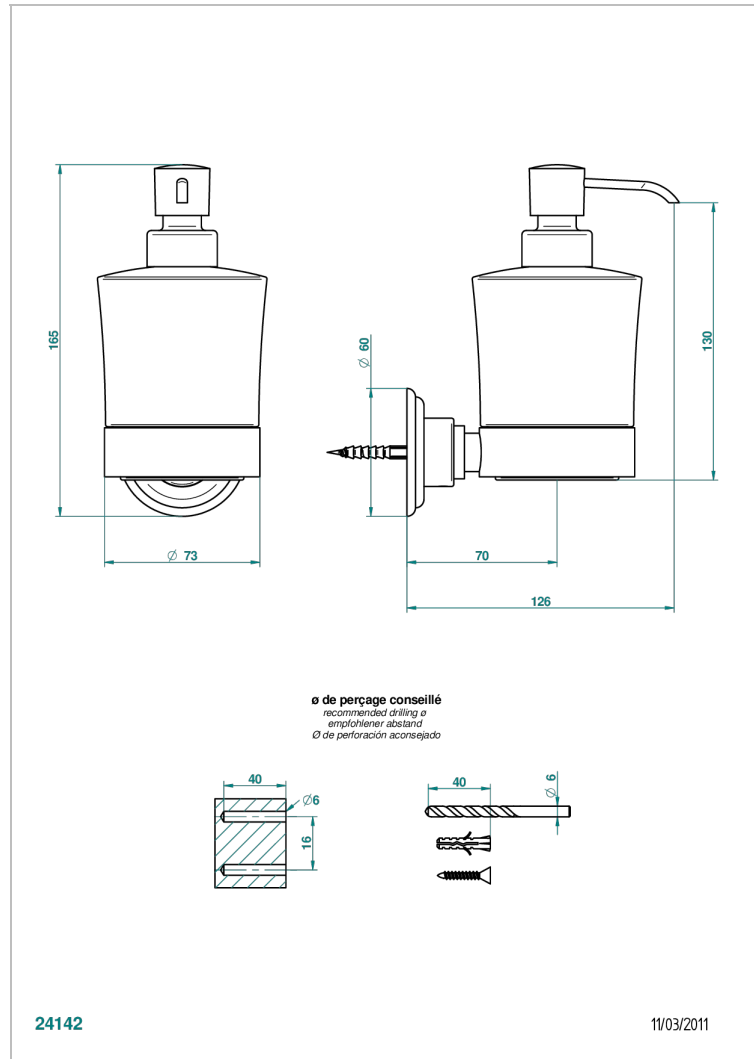

AMBOISE RED JASPER

A1L-613

Wall mounted liquid soap dispenser

THG[®]
PARIS

CHARACTERISTIC

- Amboise Red Jasper
- Wall mounted liquid soap dispenser

AVAILABLE FINITIONS

Antique nickel - H28
Black ceram - D30
Blush PVD - H62
Brass color PVD - H49
Brown bronze color PVD - F33
Gold color PVD - H52