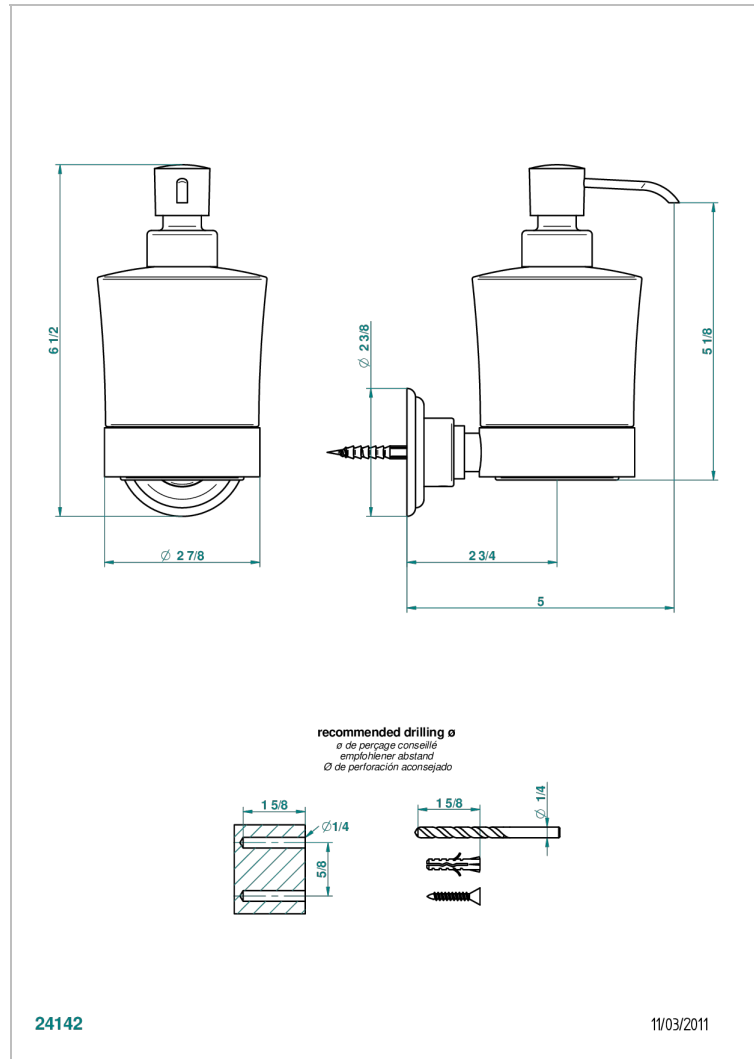

AMBOISE RED JASPER

A1L-613

Wall mounted liquid soap dispenser

24142

11/03/2011

CHARACTERISTIC

- Amboise Red Jasper
- Wall mounted liquid soap dispenser

AVAILABLE FINITIONS