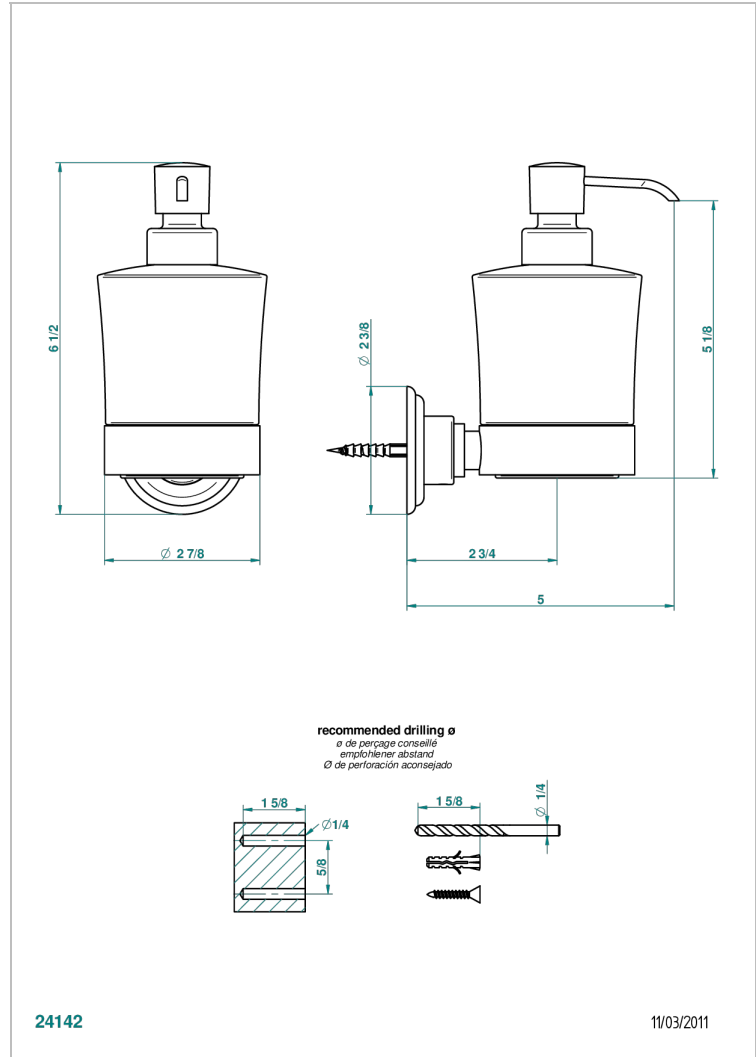

AMBOISE LAPIS LAZULI

A1K-613

wall liquid soap dispenser

CHARACTERISTIC

- Amboise Lapis Lazuli
- wall liquid soap dispenser

AVAILABLE FINITIONS

Black ceram - D30
Blush PVD - H62
Brass color PVD - H49
Brown bronze color PVD - F33
Chrome polished - A02
Chrome polished / gold polished - G02