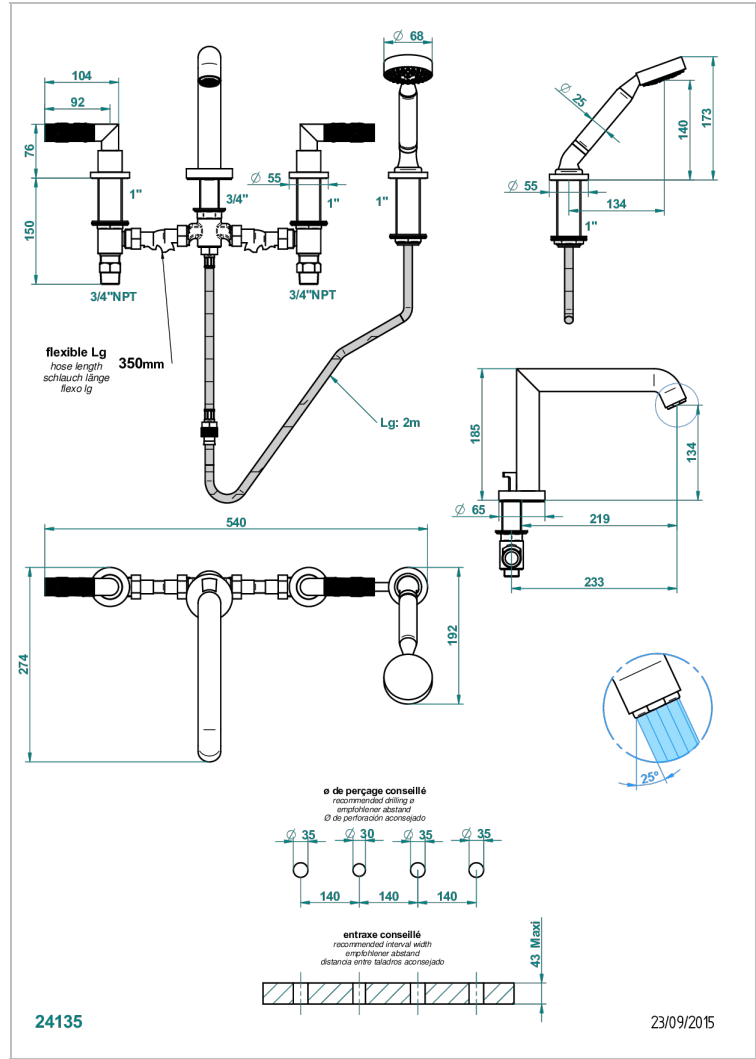

# BAMBOU CLEAR CRYSTAL

A35-112BSGUS

Roman tub set with diverter spout and handshower, 3/4" valves

THG<sup>®</sup>  
PARIS

## TECHNICAL SPECS

- Recommandé : 3 bars (max. 5 bars) - Advised : 43,5 psi (max. 72 psi)
- Bec : 35 l/min à 3 bars - Douchette : 9,5 l/min à 3 bars
- Spout : 9.26 gpm at 43.5 psi - Handshower : 2.5 gpm at 43.5 psi