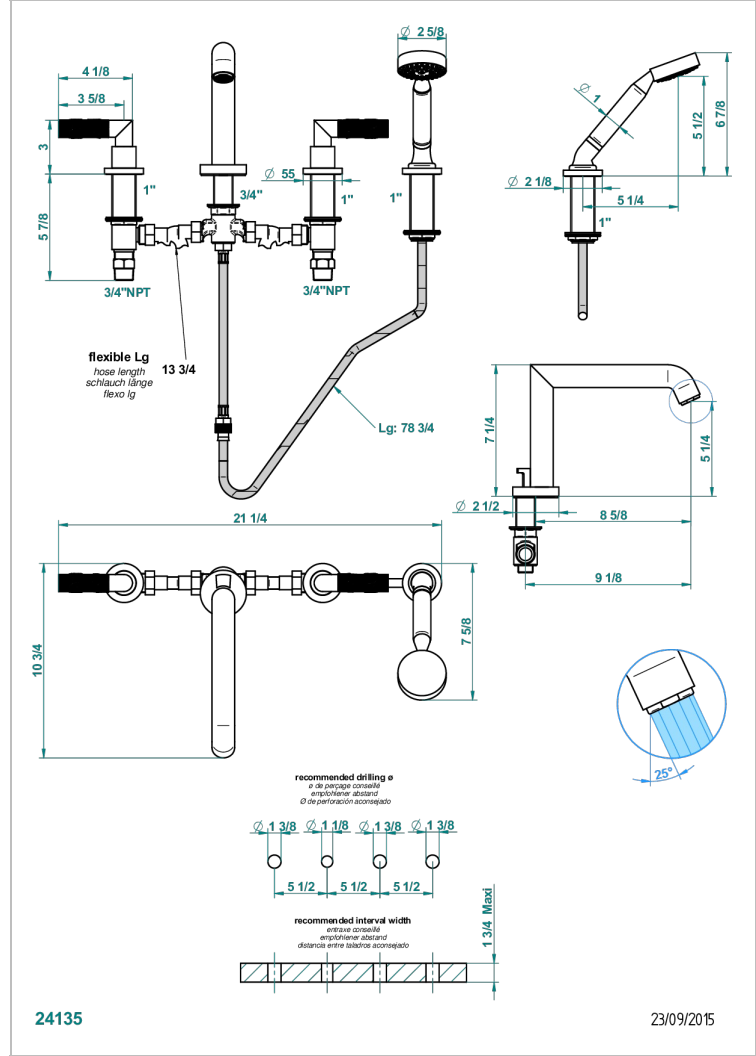

# BAMBOU CLEAR CRYSTAL

A35-112BSGUS

Roman tub set with diverter spout and handshower, 3/4" valves

THG  
PARIS

## TECHNICAL SPECS

- Recommandé : 3 bars (max. 5 bars) - Advised : 43,5 psi (max. 72 psi)
- Bec : 35 l/min à 3 bars - Douchette : 9,5 l/min à 3 bars
- Spout : 9.26 gpm at 43.5 psi - Handshower : 2.5 gpm at 43.5 psi