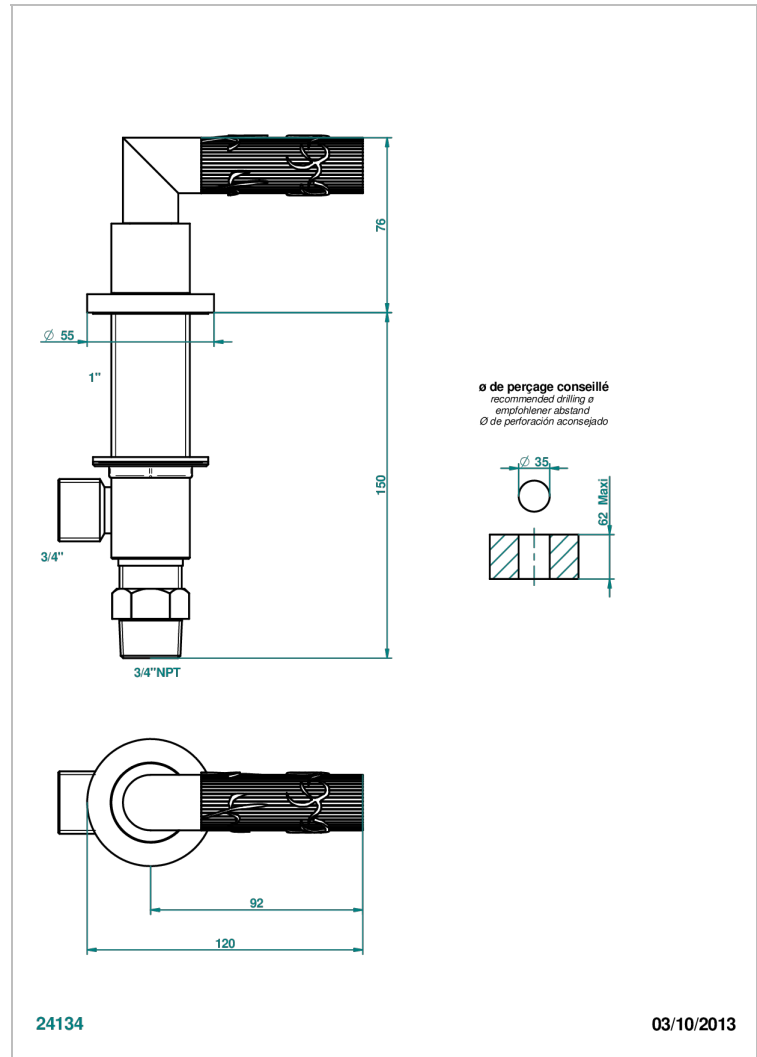

BAMBOU CLEAR CRYSTAL

A35-36/CUS

3/4" deck valve with trim - Cold

CHARACTERISTIC

- ASME : ASME A112.18.1-2011/CSA B125.1-11

STANDARDS

AVAILABLE FINITIONS

Black ceram - D30
 Blush PVD - H62
 Brass color PVD - H49
 Brown bronze color PVD - F33
 Chrome polished - A02
 Chrome polished / gold polished - G02