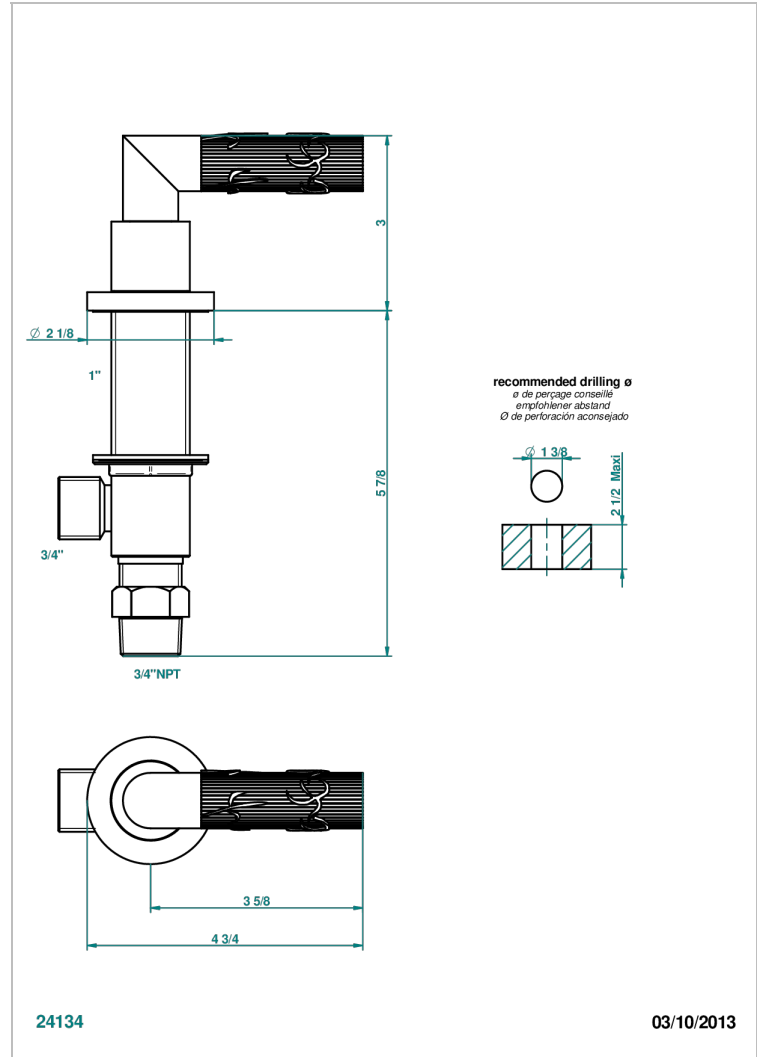

# BAMBOU CLEAR CRYSTAL

A35-36/CUS

3/4" deck valve with trim - Cold