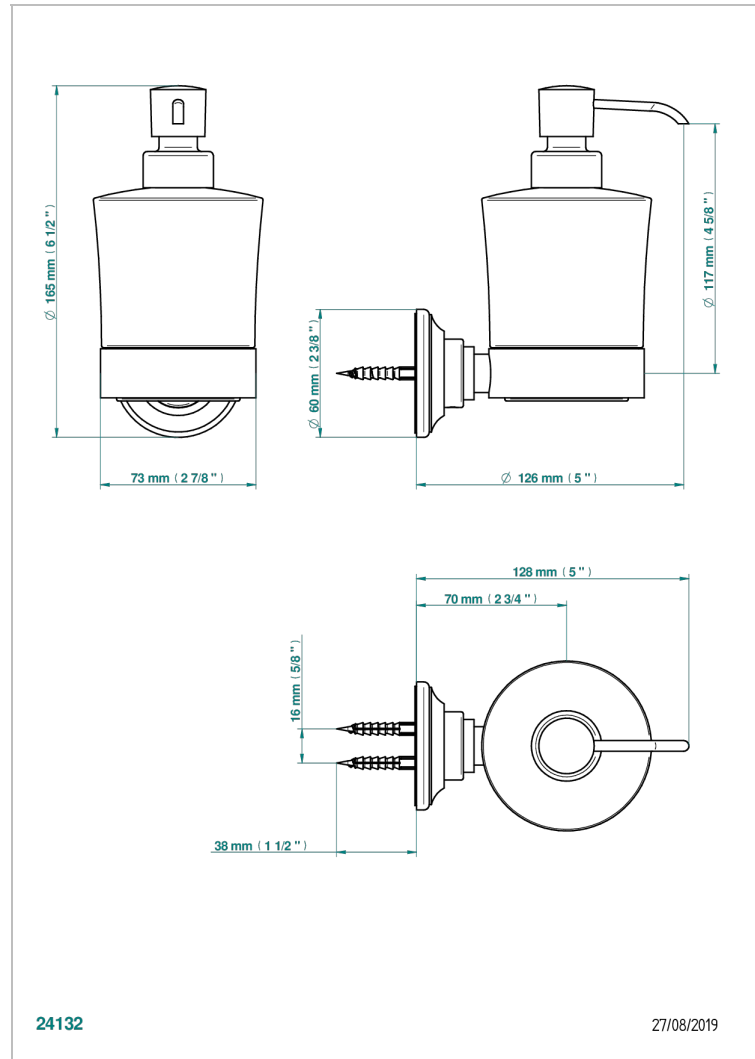

# CHARLESTON WITH LEVER HANDLES

G75-613

wall liquid soap dispenser

THG<sup>®</sup>  
PARIS

## CHARACTERISTIC

- Charleston with lever handles
- wall liquid soap dispenser