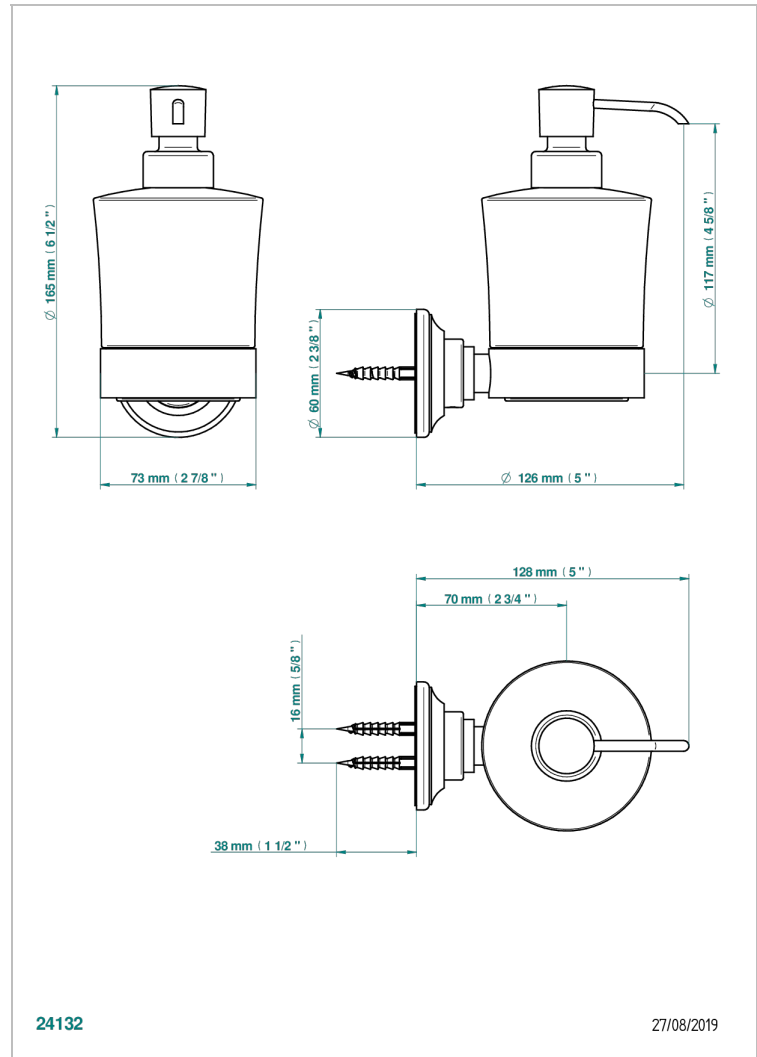

CHARLESTON WITH LEVER

G75-613

Wall mounted liquid soap dispenser

THG[®]
PARIS

CHARACTERISTIC

- Charleston with lever
- Wall mounted liquid soap dispenser

AVAILABLE FINITIONS

Antique nickel - H28
Black ceram - D30
Blush PVD - H62
Brass color PVD - H49
Brown bronze color PVD - F33
Gold color PVD - H52