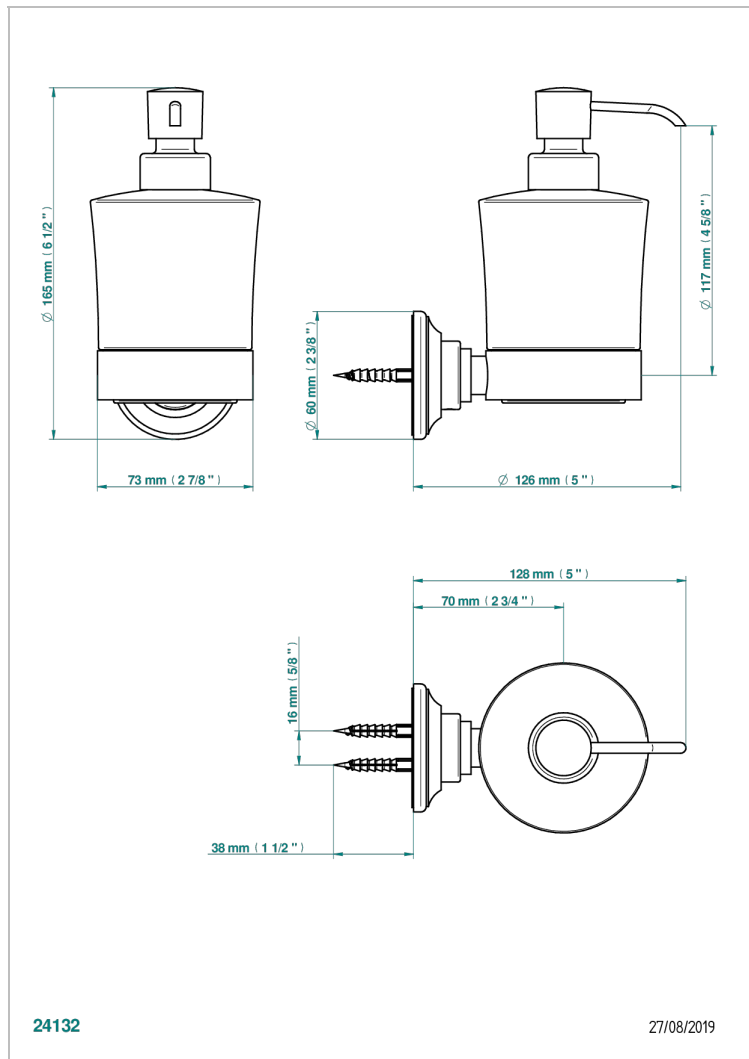

CHARLESTON WITH LEVER

G75-613

壁挂式皂液器

THG[®]
PARIS

24132

27/08/2019

特色

- Charleston with lever
- 壁挂式皂液器