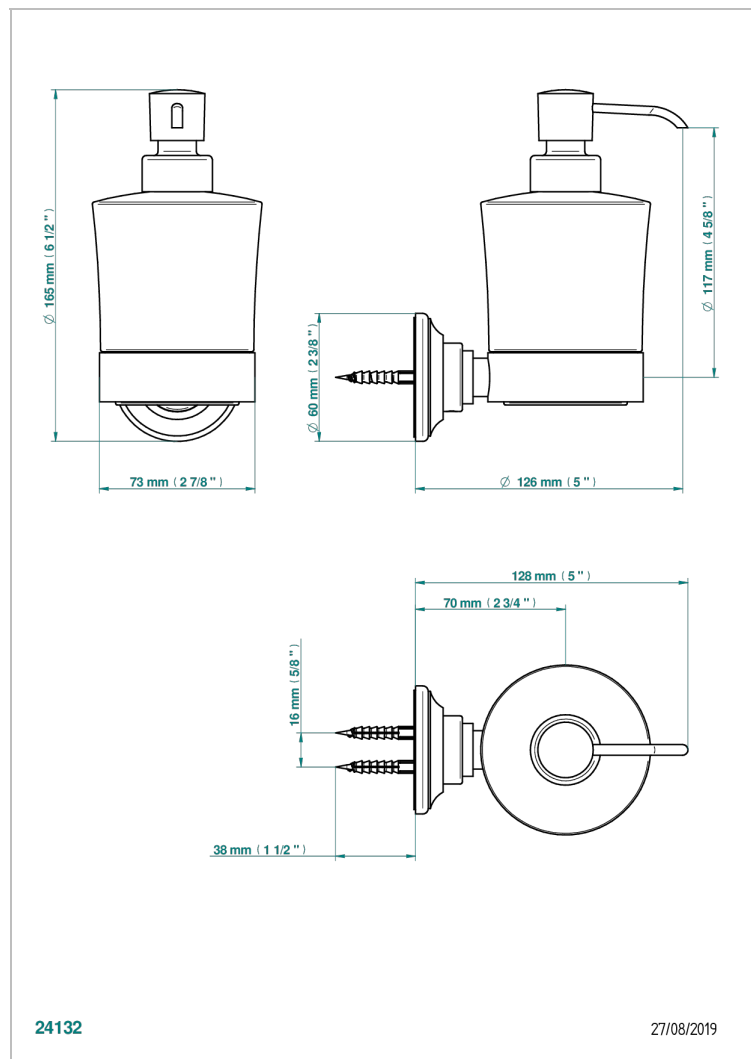

# 1900 WITH SMOOTH METAL LEVER HANDLES

G3M-613

wall liquid soap dispenser

## CHARACTERISTIC

- 1900 with smooth metal lever handles
- wall liquid soap dispenser