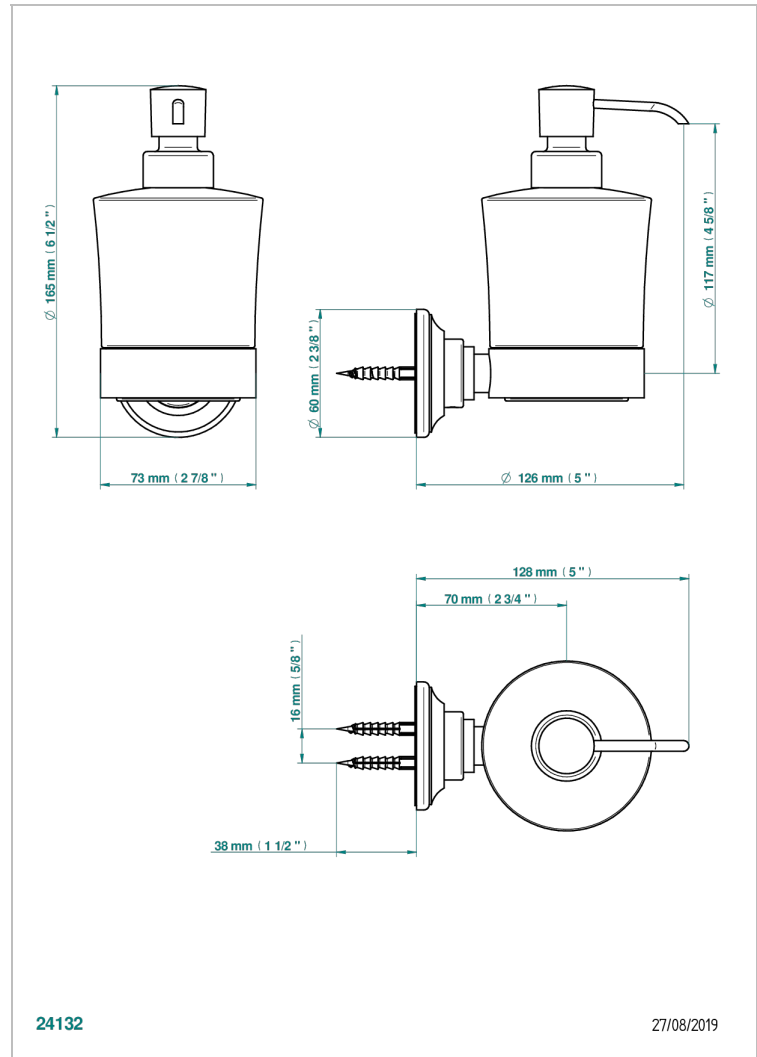

1900 WITH LEVER HANDLES

G28-613

wall liquid soap dispenser

THG[®]
PARIS

CHARACTERISTIC

- 1900 with lever handles
- wall liquid soap dispenser

AVAILABLE FINITIONS

Black ceram - D30
Blush PVD - H62
Brass color PVD - H49
Brown bronze color PVD - F33
Chrome polished - A02
Chrome polished / gold polished - G02