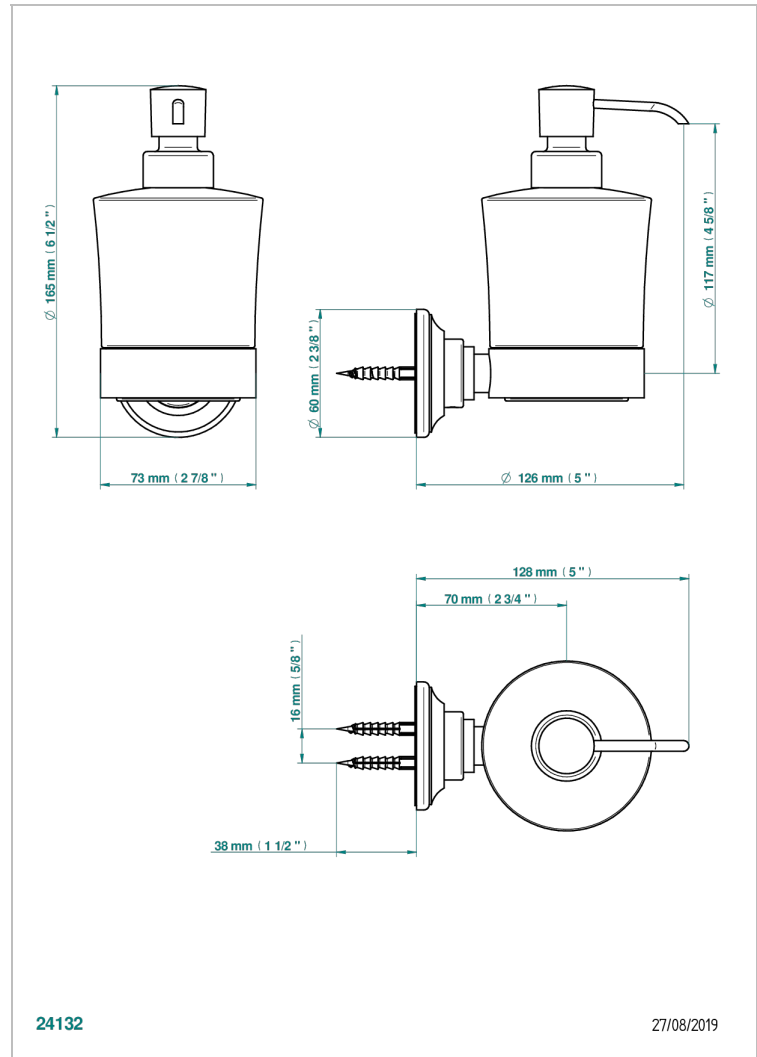

1900

G25-613

wall liquid soap dispenser

CHARACTERISTIC

- 1900
- wall liquid soap dispenser

AVAILABLE FINITIONS

Black ceram - D30
Blush PVD - H62
Brass color PVD - H49
Brown bronze color PVD - F33
Chrome polished - A02
Chrome polished / gold polished - G02