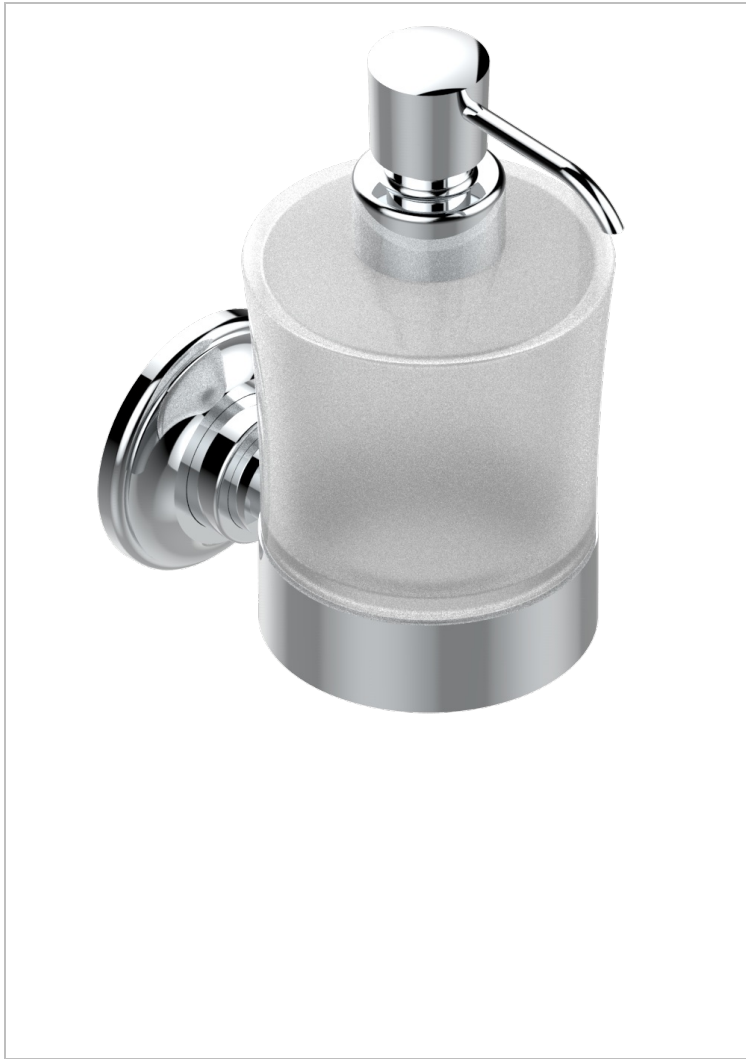

BROADWAY WITH WHITE PORCELAIN LEVER HANDLES

A04-613

wall liquid soap dispenser

24132

27/08/2019

CHARACTERISTIC

- Broadway with white porcelain lever handles
- wall liquid soap dispenser

AVAILABLE FINITIONS

Black ceram - D30
Blush PVD - H62
Brass color PVD - H49
Brown bronze color PVD - F33
Chrome polished - A02
Chrome polished / gold polished - G02

Copper antique matt, coated - H07
Gold color PVD - H52
Gold mat - F07
Gold polished - F01
Graphite PVD - H64
Light coated bronze - D01

Matt Umber PVD - H67
Matt blush PVD - H60
Matt brass color PVD - H50
Matt brown bronze color PVD - F34
Matt chrome (American satin) - C02
Matt gold color PVD - H53

Matt graphite PVD - H65
Matt nickel (American satin) - C01
Matt nickel color PVD - H56
Natural smoked Brass - A13
Nickel antique / Sovereign - H28
Nickel color PVD - H55

Nickel polished - B01
Soft gold - F30
Soft matt gold - F31
Umber PVD - H66