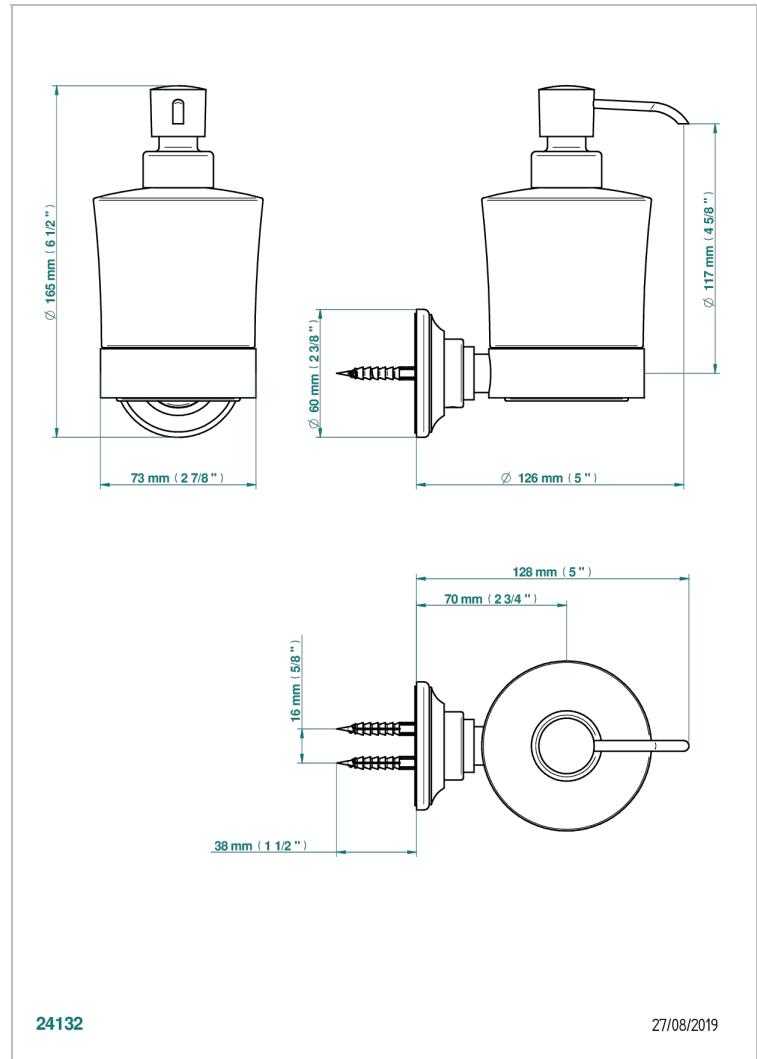

BROADWAY WITH WHITE PORCELAIN LEVER HANDLES

A04-613

wall liquid soap dispenser

24132

27/08/2019

CHARACTERISTIC

- Broadway with white porcelain lever handles
- wall liquid soap dispenser

AVAILABLE FINITIONS